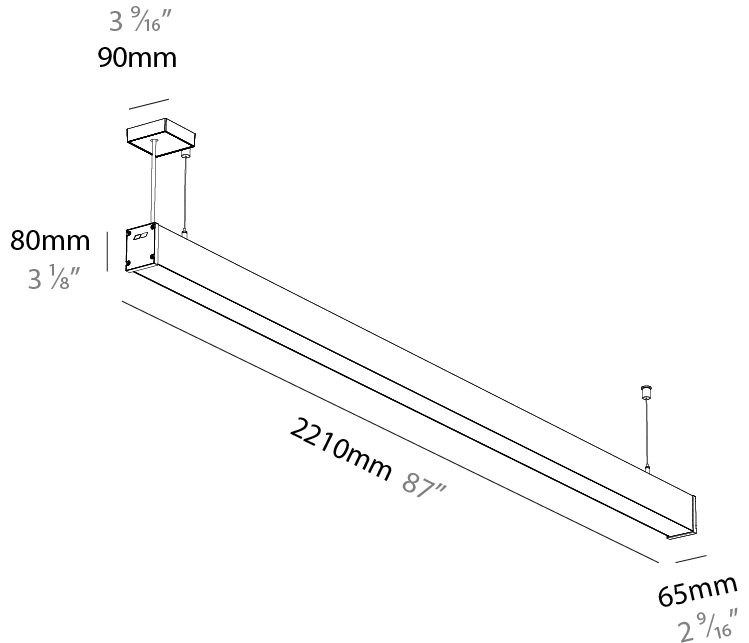

GENERAL

Series: Slider Straight IP54
Partner: Prolicht
Division: Architectural
Installation: Suspension
Product Type: Linear Profiles
Mounting Location: Ceiling
Light Distribution: Direct

PHYSICAL

Shape: Rectangle
Length (mm): 2210
Length (in): 87
Width (mm): 65
Width (in): 2 ⁹/₁₆
Height (mm): 80
Height (in): 3 ¹/₈
Weight (kg): 4.100

Diffuser: Diffuser - Opal, Micro-prism, Clear Micro-prism , Glare Control, Wallwasher Right, Wallwasher Left, Wallwash Double Asymmetric

Fixture Finish: SSR / BKV / CWI / CRY / HAB / UFT / ITA / RUA / FTG / MYG / LOD / PUS / FRO / FUP / KIA / POP / BLS / SPG / MEY / GOH / CHC / COM / ABZ / JAG / OBR / MOS / ROR

Fixture Material: Aluminum Die Cast
Cable Details: 2,000mm/78 3/4" or 6,000mm/236 1/4" Transparent Cable

ELECTRICAL

Lamp Type: LED (Zhaga Standard)
Input Wattage (W): 47
Total Output Wattage (W): 42.7
Dimming: Non-Dimmable
Driver Included: No
Driver Location: Remote
Driver Class: Class 2
Input Voltage (V): 120
Upon Request: DALI Dimming, MATTER Dimming

LED

Color Temperature (°K): 2700 / 3000 / 3500 / 4000
Max. Delivered Lumen (lm): 4866 - 6766
Nominal Lumen (lm): 7510-7840
CRI: >90 CRI
Lamp Life (hrs): 50000

OPTICAL

RATINGS AND CERTIFICATIONS

Certified By: Certified for North American Standards
IP rating: IP54