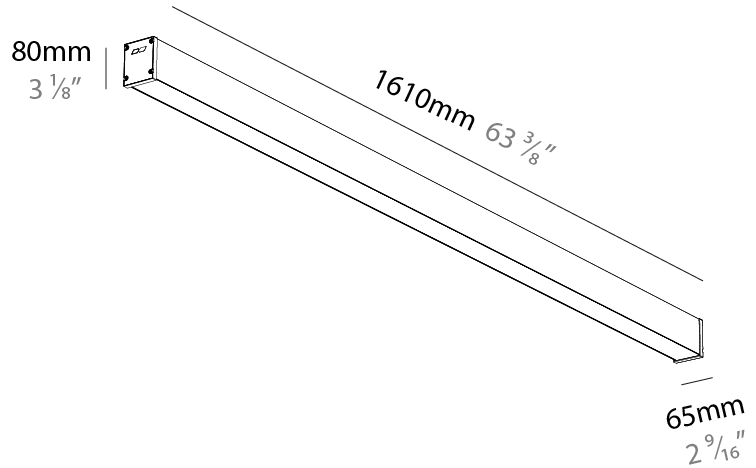

1. To build a product code in our configurator select the specify button on the base model # product page
2. To build a manual product code on this datasheet choose from the options listed below in blue font and add the suffix to the base model #

GENERAL

Series: Slider Straight IP54
Partner: Prolicht
Division: Architectural
Installation: Surface
Product Type: Linear Profiles
Mounting Location: Ceiling
Light Distribution: Direct

PHYSICAL

Shape: Rectangle
Length (mm): 1610
Length (in): 63 ³/₈
Width (mm): 65
Width (in): 2 ⁹/₁₆
Height (mm): 80
Height (in): 3 ¹/₈
Weight (kg): 2.420

Diffuser: [Diffuser - Opal](#), [Micro-prism](#), [Clear Micro-prism](#), [Glare Control](#), [Wallwasher Right](#), [Wallwasher Left](#), [Wallwash Double Asymmetric](#)

Fixture Finish: [SSR / BKV / CWI / CRY / HAB / UFT / ITA / RUA / FTG / MYG / LOD / PUS / FRO / FUP / KIA / POP / BLS / SPG / MEY / GOH / CHC / COM / ABZ / JAG / OBR / MOS / ROR](#)

Fixture Material: Aluminum Die Cast

ELECTRICAL

Lamp Type: LED (Zhaga Standard)
Input Wattage (W): 34
Total Output Wattage (W): 30.9
Dimming: Non-Dimmable
Driver Included: No
Driver Location: Remote
Driver Class: Class 2
Input Voltage (V): 120
Upon Request: DALI Dimming, MATTER Dimming

LED

Color Temperature (°K): 2700 / 3000 / 3500 / 4000
Max. Delivered Lumen (lm): 3538 - 4919
Nominal Lumen (lm): 5460 - 5700
CRI: >90 CRI
Lamp Life (hrs): 50000

OPTICAL

RATINGS AND CERTIFICATIONS

Certified By: Certified for North American Standards
IP rating: IP54