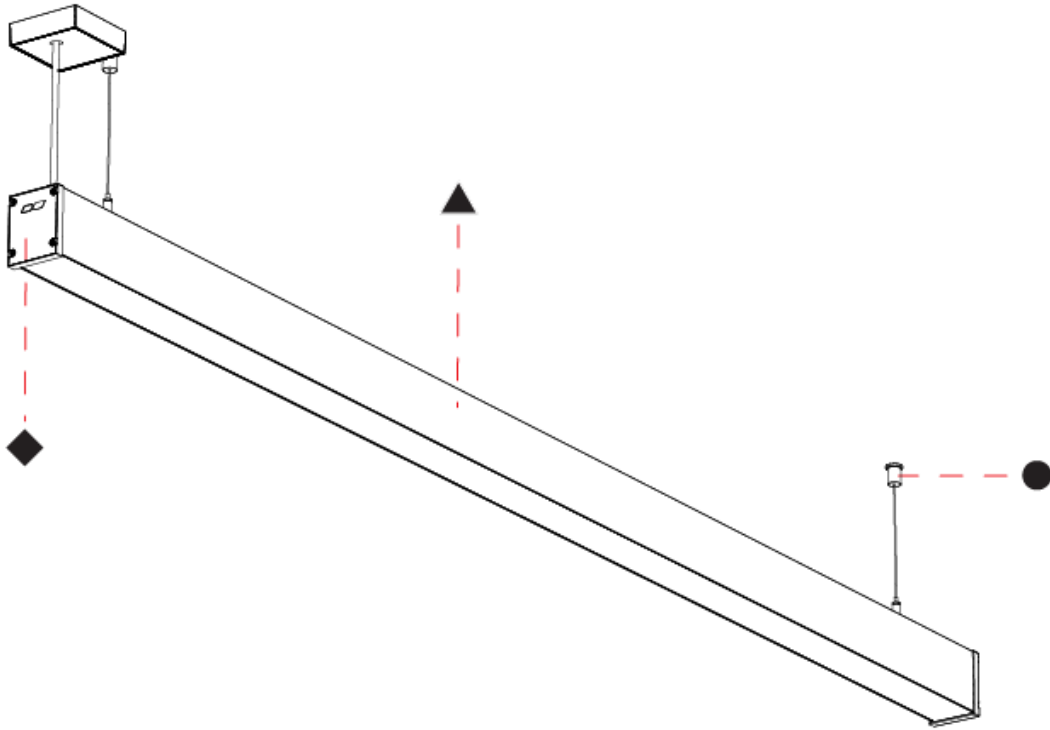

SLIDER STRAIGHT IP54 SUSPENSION

A300933-

PROJECT
TYPE
SPECIFIER
QUANTITY
DATE

A