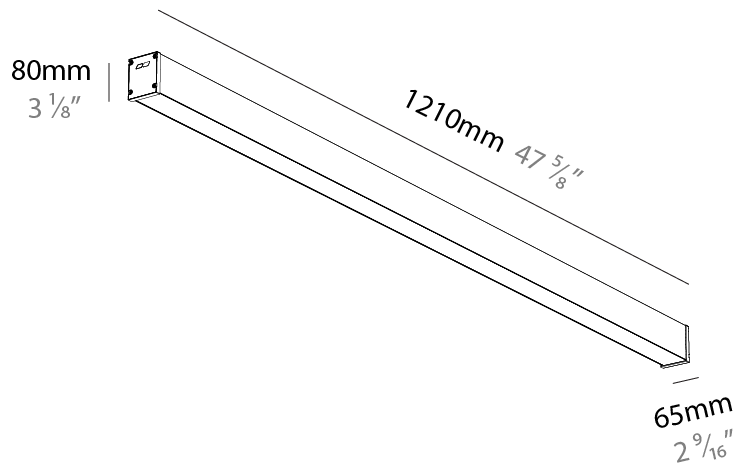

GENERAL

Series: Slider Straight IP54
Partner: Prolicht
Division: Architectural
Installation: Surface
Product Type: Linear Profiles
Mounting Location: Ceiling
Light Distribution: Direct

PHYSICAL

Shape: Rectangle
Length (mm): 1210
Length (in): 47 ⁵/₈
Width (mm): 65
Width (in): 2 ⁹/₁₆
Height (mm): 80
Height (in): 3 ¹/₈
Weight (kg): 1.660

Diffuser: [Diffuser - Opal](#), [Micro-prism](#), [Clear Micro-prism](#), [Glare Control](#), [Wallwasher Right](#), [Wallwasher Left](#), [Wallwash Double Asymmetric](#)

Fixture Finish: [SSR / BKV / CWI / CRY / HAB / UFT / ITA / RUA / FTG / MYG / LOD / PUS / FRO / FUP / KIA / POP / BLS / SPG / MEY / GOH / CHC / COM / ABZ / JAG / OBR / MOS / ROR](#)

Fixture Material: Aluminum Die Cast

ELECTRICAL

Lamp Type: LED (Zhaga Standard)
Input Wattage (W): 26
Total Output Wattage (W): 23.7
Dimming: Non-Dimmable
Driver Included: No
Driver Location: Remote
Driver Type: Constant Current - Universal
Driver Class: Class 2
Input Voltage (V): 120
Constant Current (mA): 300mA
Upon Request: DALI Dimming, MATTER Dimming

LED

Color Temperature (°K): 2700 / 3000 / 3500 / 4000
Max. Delivered Lumen (lm): 2657 - 3694
Nominal Lumen (lm): 4100 - 4280
CRI: >90 CRI
Lamp Life (hrs): 50000

OPTICAL

RATINGS AND CERTIFICATIONS

Certified By: Certified for North American Standards
IP rating: IP54