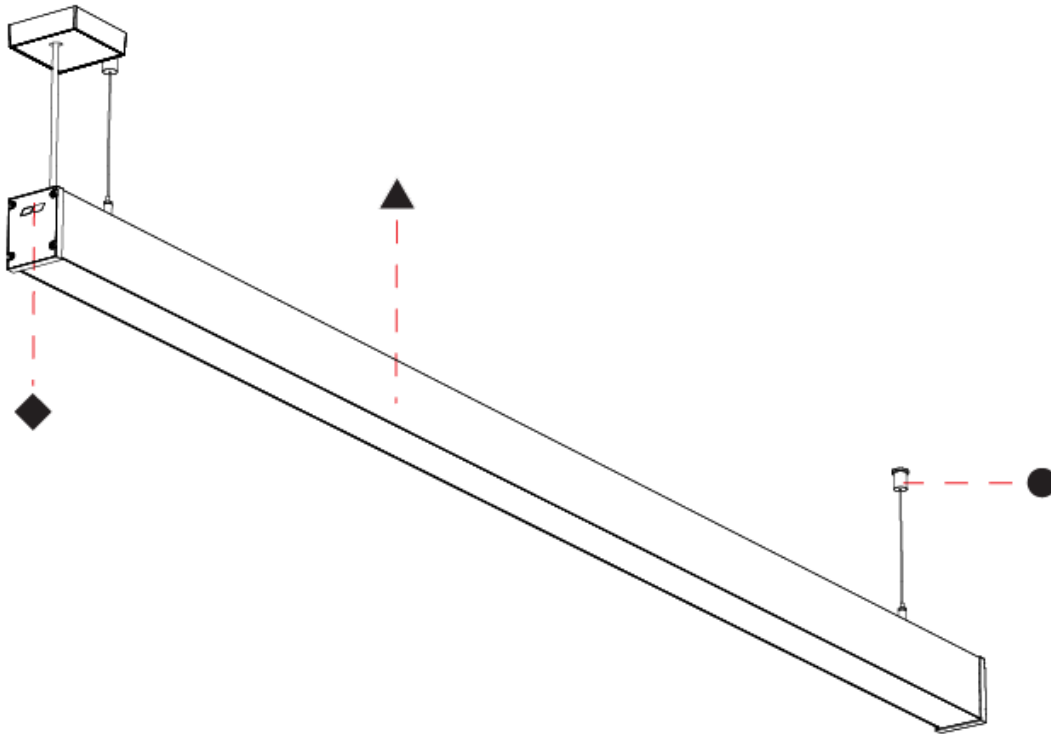

SLIDER STRAIGHT IP54 SUSPENSION

A300939-

PROJECT

TYPE

SPECIFIER

QUANTITY

DATE

A