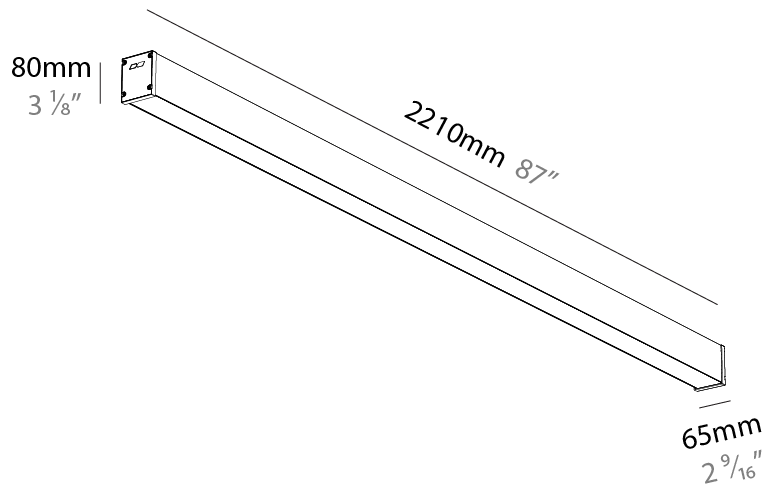

1. To build a product code in our configurator select the specify button on the base model # product page
2. To build a manual product code on this datasheet choose from the options listed below in blue font and add the suffix to the base model #

GENERAL

Series: Slider Straight IP54
Partner: Prolicht
Division: Architectural
Installation: Surface
Product Type: Linear Profiles
Mounting Location: Ceiling
Light Distribution: Direct

PHYSICAL

Shape: Rectangle
Length (mm): 2210
Length (in): 87
Width (mm): 65
Width (in): 2 9/16
Height (mm): 80
Height (in): 3 1/8
Weight (kg): 2.420

Diffuser: Diffuser - Opal, Micro-prism, Clear Micro-prism , Glare Control, Wallwasher Right, Wallwasher Left, Wallwash Double Asymmetric

Fixture Finish: SSR / BKV / CWI / CRY / HAB / UFT / ITA / RUA / FTG / MYG / LOD / PUS / FRO / FUP / KIA / POP / BLS / SPG / MEY / GOH / CHC / COM / ABZ / JAG / OBR / MOS / ROR

Fixture Material: Aluminum Die Cast

ELECTRICAL

Lamp Type: LED (Zhaga Standard)
Input Wattage (W): 47
Total Output Wattage (W): 42.7
Dimming: Non-Dimmable
Driver Included: No
Driver Location: Remote
Driver Class: Class 2
Input Voltage (V): 120
Upon Request: DALI Dimming, MATTER Dimming

LED

Color Temperature (°K): 2700 / 3000 / 3500 / 4000
Max. Delivered Lumen (lm): 4866 - 6766
Nominal Lumen (lm): 7510 - 7840
CRI: >90 CRI
Lamp Life (hrs): 50000

OPTICAL

RATINGS AND CERTIFICATIONS

Certified By: Certified for North American Standards
IP rating: IP54