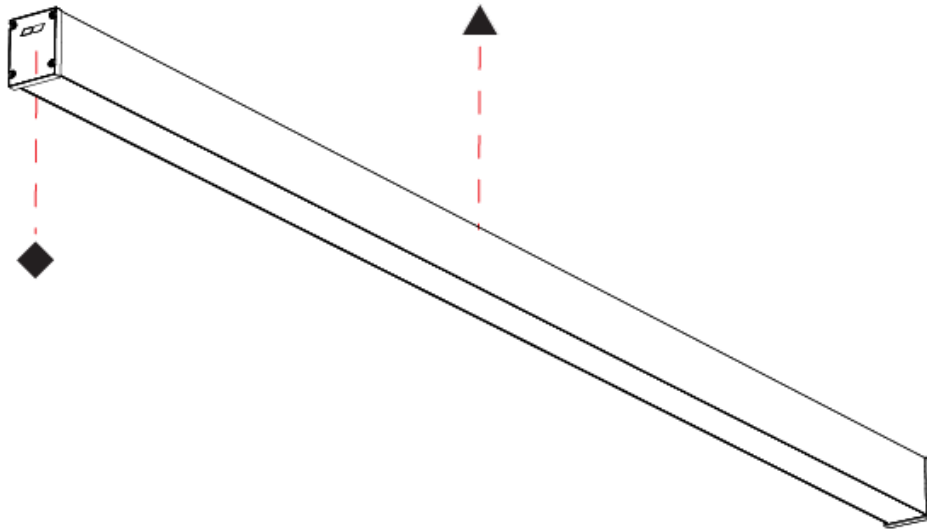

SLIDER STRAIGHT IP54 SURFACE

A3D385-

PROJECT

TYPE

SPECIFIER

QUANTITY

DATE

A