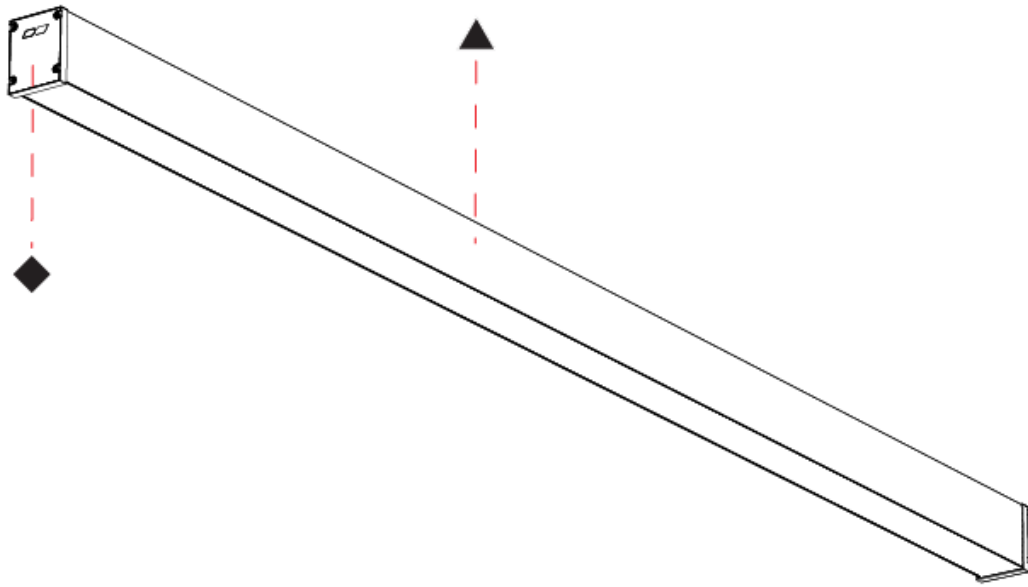

SLIDER STRAIGHT IP54 SURFACE

A3D391-

PROJECT

TYPE

SPECIFIER

QUANTITY

DATE

A