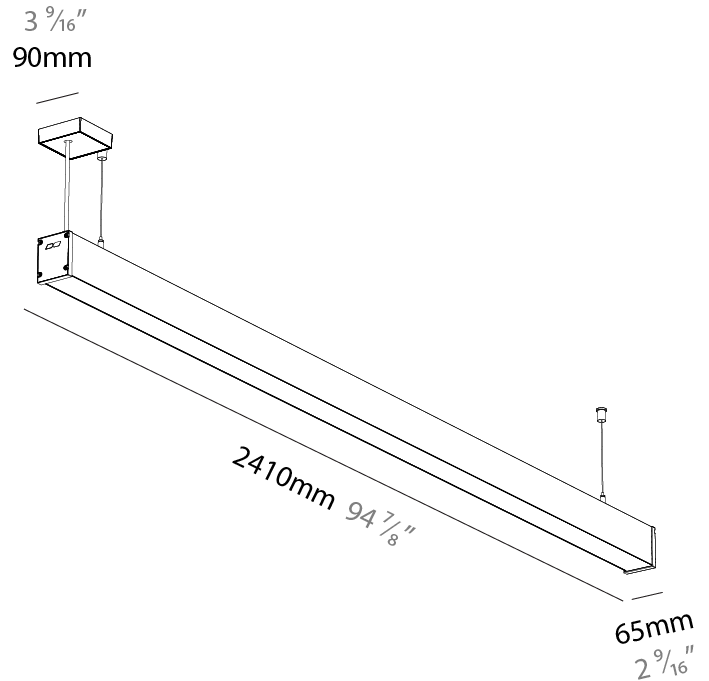

GENERAL

Series: Slider Straight IP54
Partner: Prolicht
Division: Architectural
Installation: Suspension
Product Type: Linear Profiles
Mounting Location: Ceiling
Light Distribution: Direct

PHYSICAL

Shape: Rectangle
Length (mm): 2410
Length (in): 94 7/8
Width (mm): 65
Width (in): 2 9/16
Height (mm): 80
Height (in): 3 1/8
Weight (kg): 4.100

Diffuser: Diffuser - Opal, Micro-prism, Clear Micro-prism, Glare Control, Wallwasher Right, Wallwasher Left, Wallwash Double Asymmetric

Fixture Finish: SSR / BKV / CWI / CRY / HAB / UFT / ITA / RUA / FTG / MYG / LOD / PUS / FRO / FUP / KIA / POP / BLS / SPG / MEY / GOH / CHC / COM / ABZ / JAG / OBR / MOS / ROR

Fixture Material: Aluminum Die Cast
Cable Details: 2,000mm/78 3/4" or 6,000mm/236 1/4" Transparent Cable

ELECTRICAL

Lamp Type: LED (Zhaga Standard)
Input Wattage (W): 52
Total Output Wattage (W): 47.3
Dimming: Non-Dimmable
Driver Included: No
Driver Location: Remote
Driver Type: Constant Current - Universal
Driver Class: Class 2
Input Voltage (V): 120
Constant Current (MA): 300mA
Upon Request: DALI Dimming, MATTER Dimming

LED

Color Temperature (°K): 2700 / 3000 / 3500 / 4000
Max. Delivered Lumen (lm): 5314 - 7387
Nominal Lumen (lm): 8200 - 8560
CRI: >90 CRI
Lamp Life (hrs): 50000

OPTICAL

RATINGS AND CERTIFICATIONS

Certified By: Certified for North American Standards
IP rating: IP54