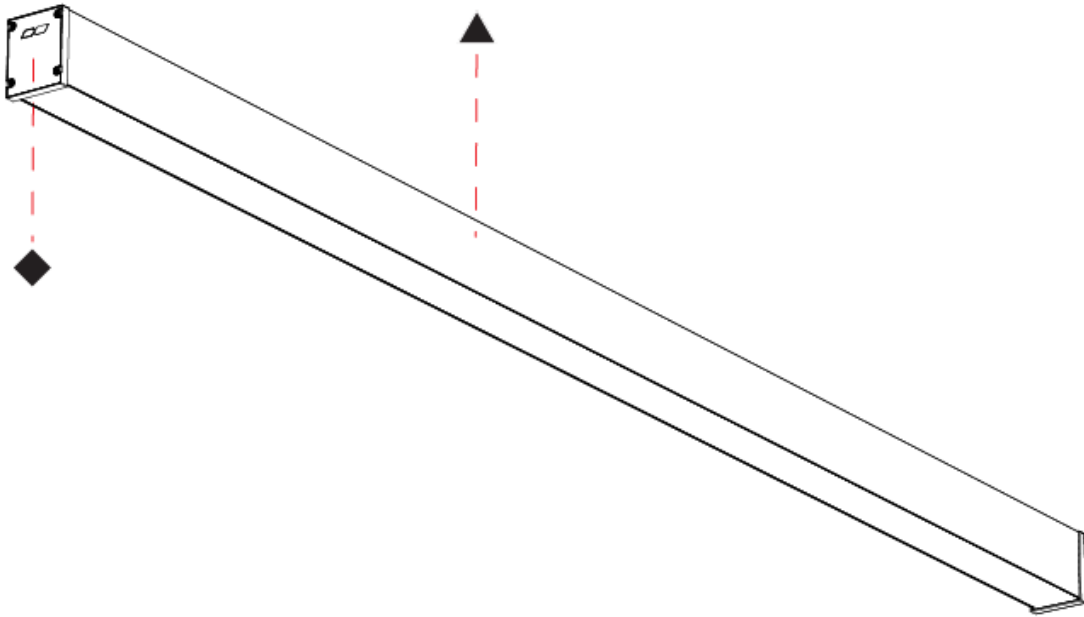

SLIDER STRAIGHT IP54 SURFACE

A3D393-

PROJECT

TYPE

SPECIFIER

QUANTITY

DATE

A