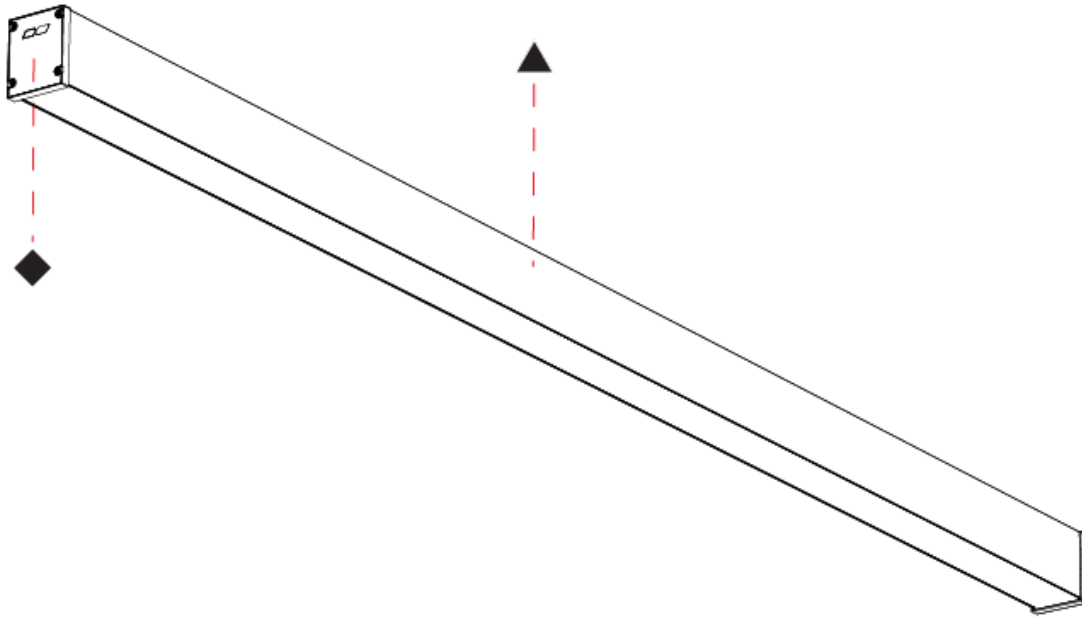

SLIDER STRAIGHT IP54 SURFACE

A3D394-

PROJECT

TYPE

SPECIFIER

QUANTITY

DATE

A