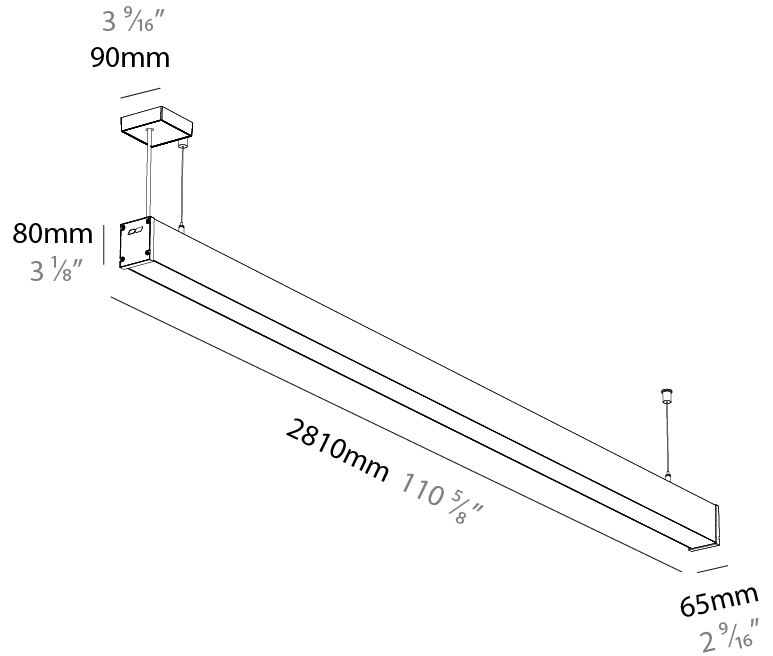

GENERAL

Series: Slider Straight IP54
Partner: Prolicht
Division: Architectural
Installation: Suspension
Product Type: Linear Profiles
Mounting Location: Ceiling
Light Distribution: Direct

PHYSICAL

Shape: Rectangle
Length (mm): 2810
Length (in): 110 ⁵/₈
Width (mm): 65
Width (in): 2 ⁹/₁₆
Height (mm): 80
Height (in): 3 ¹/₈
Weight (kg): 4.100

Diffuser: Diffuser - Opal, Micro-prism, Clear Micro-prism, Glare Control, Wallwasher Right, Wallwasher Left, Wallwash Double Asymmetric

Fixture Finish: SSR / BKV / CWI / CRY / HAB / UFT / ITA / RUA / FTG / MYG / LOD / PUS / FRO / FUP / KIA / POP / BLS / SPG / MEY / GOH / CHC / COM / ABZ / JAG / OBR / MOS / ROR

Fixture Material: Aluminum Die Cast
Cable Details: 2,000mm/78 3/4" or 6,000mm/236 1/4" Transparent Cable

ELECTRICAL

Lamp Type: LED (Zhaga Standard)
Input Wattage (W): 60
Total Output Wattage (W): 54.5
Dimming: Non-Dimmable
Driver Included: No
Driver Location: Remote
Driver Class: Class 2
Input Voltage (V): 120
Upon Request: DALI Dimming, MATTER Dimming

LED

Color Temperature (°K): 2700 / 3000 / 3500 / 4000
Max. Delivered Lumen (lm): 6195 - 8613
Nominal Lumen (lm): 9560 - 9980
CRI: >90 CRI
Lamp Life (hrs): 50000

OPTICAL

RATINGS AND CERTIFICATIONS

Certified By: Certified for North American Standards
IP rating: IP54