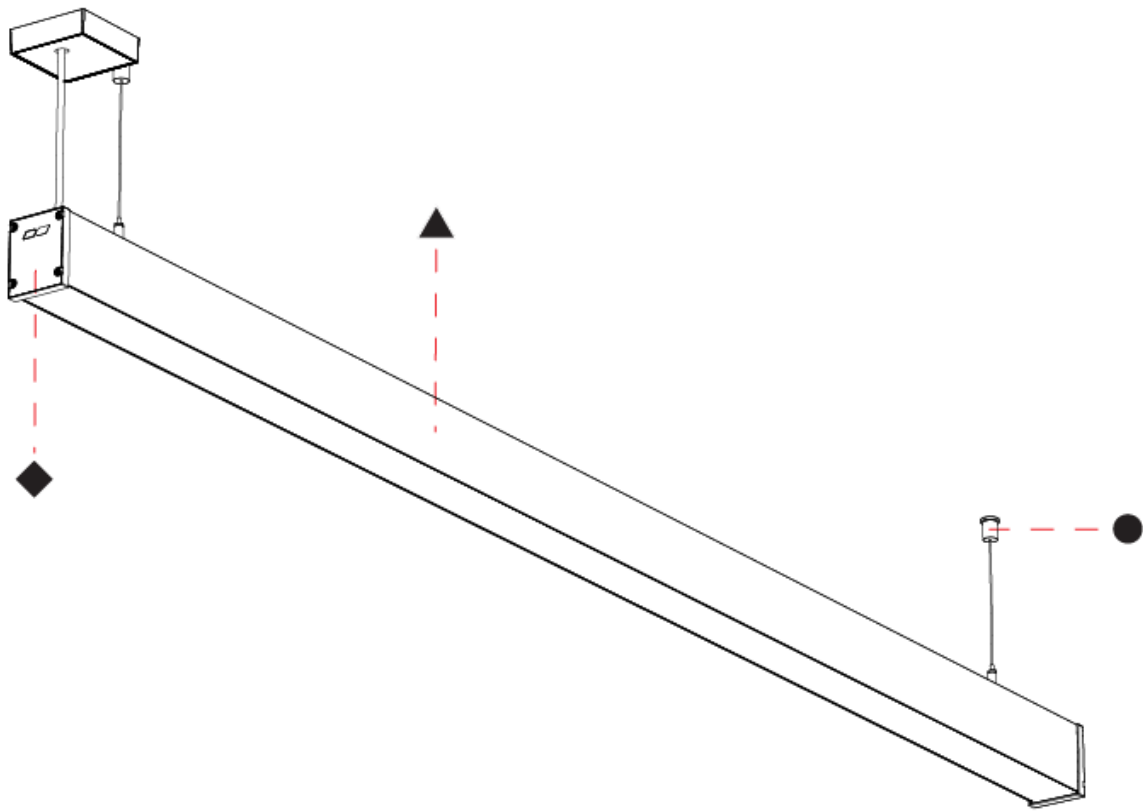

SLIDER STRAIGHT IP54 SUSPENSION

A300941-

PROJECT _____

TYPE _____

SPECIFIER _____

QUANTITY _____

DATE _____

A