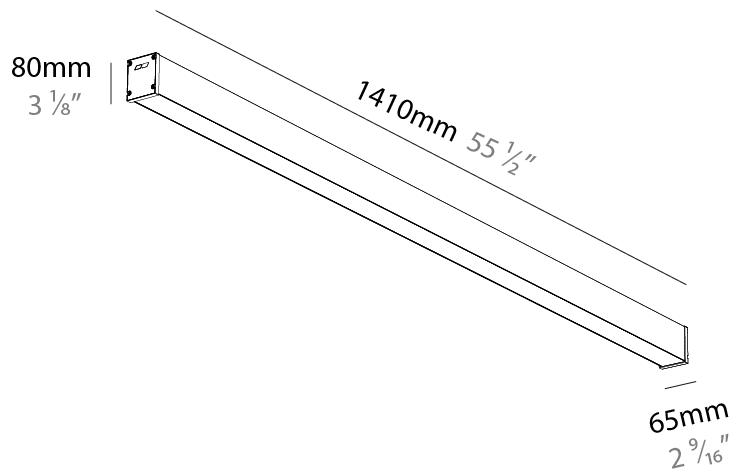

1. To build a product code in our configurator select the specify button on the base model # product page
2. To build a manual product code on this datasheet choose from the options listed below in blue font and add the suffix to the base model #

GENERAL

Series: Slider Straight IP54
Partner: Prolicht
Division: Architectural
Installation: Surface
Product Type: Linear Profiles
Mounting Location: Ceiling
Light Distribution: Direct

PHYSICAL

Shape: Rectangle
Length (mm): 1410
Length (in): 55 1/2
Width (mm): 65
Width (in): 2 9/16
Height (mm): 80
Height (in): 3 1/8
Weight (kg): 2.420

Diffuser: [Diffuser - Opal](#), [Micro-prism](#), [Clear Micro-prism](#), [Glare Control](#), [Wallwasher Right](#), [Wallwasher Left](#), [Wallwash Double Asymmetric](#)

Fixture Finish: [SSR / BKV / CWI / CRY / HAB / UFT / ITA / RUA / FTG / MYG / LOD / PUS / FRO / FUP / KIA / POP / BLS / SPG / MEY / GOH / CHC / COM / ABZ / JAG / OBR / MOS / ROR](#)

Fixture Material: Aluminum Die Cast

ELECTRICAL

Lamp Type: LED (Zhaga Standard)
Input Wattage (W): 30
Total Output Wattage (W): 27.3
Dimming: Non-Dimmable
Driver Included: No
Driver Location: Remote
Driver Class: Class 2
Input Voltage (V): 120
Upon Request: DALI Dimming, MATTER Dimming

LED

Color Temperature (°K): 2700 / 3000 / 3500 / 4000
Max. Delivered Lumen (lm): 3097 - 4306
Nominal Lumen (lm): 4780 - 4990
CRI: >90 CRI
Lamp Life (hrs): 50000

OPTICAL

RATINGS AND CERTIFICATIONS

Certified By: Certified for North American Standards
IP rating: IP54