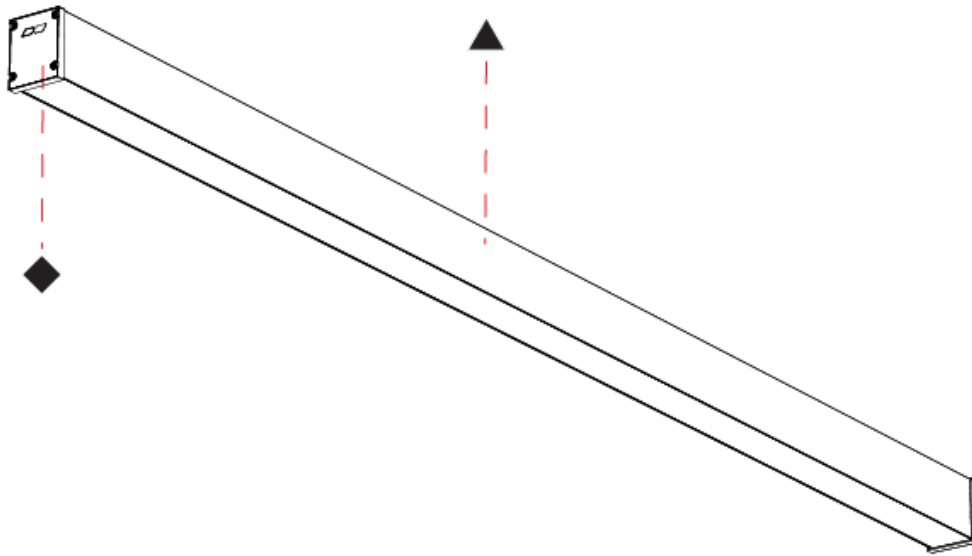

SLIDER STRAIGHT IP54 SURFACE

A3D387-

PROJECT

TYPE

SPECIFIER

QUANTITY

DATE

A