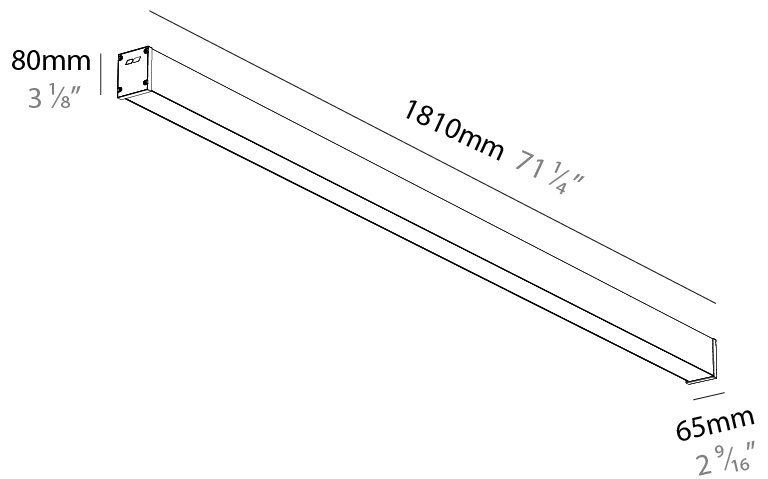

GENERAL

Series: Slider Straight IP54
Partner: Prolicht
Division: Architectural
Installation: Surface
Product Type: Linear Profiles
Mounting Location: Ceiling
Light Distribution: Direct

PHYSICAL

Shape: Rectangle
Length (mm): 1810
Length (in): 71 1/4
Width (mm): 65
Width (in): 2 9/16
Height (mm): 80
Height (in): 3 1/8
Weight (kg): 2.420

Diffuser: [Diffuser - Opal](#), [Micro-prism](#), [Clear Micro-prism](#), [Glare Control](#), [Wallwasher Right](#), [Wallwasher Left](#), [Wallwash Double Asymmetric](#)

Fixture Finish: [SSR / BKV / CWI / CRY / HAB / UFT / ITA / RUA / FTG / MYG / LOD / PUS / FRO / FUP / KIA / POP / BLS / SPG / MEY / GOH / CHC / COM / ABZ / JAG / OBR / MOS / ROR](#)

Fixture Material: Aluminum Die Cast

ELECTRICAL

Lamp Type: LED (Zhaga Standard)
Input Wattage (W): 39
Total Output Wattage (W): 35.5
Dimming: Non-Dimmable
Driver Included: No
Driver Location: Remote
Driver Type: Constant Current - Universal
Driver Class: Class 2
Input Voltage (V): 120
Constant Current (MA): 300mA
Upon Request: DALI Dimming, MATTER Dimming

LED

Color Temperature (°K): 2700 / 3000 / 3500 / 4000
Max. Delivered Lumen (lm): 3985 - 5540
Nominal Lumen (lm): 6150 - 6420
CRI: >90 CRI
Lamp Life (hrs): 50000

OPTICAL

RATINGS AND CERTIFICATIONS

Certified By: Certified for North American Standards
IP rating: IP54