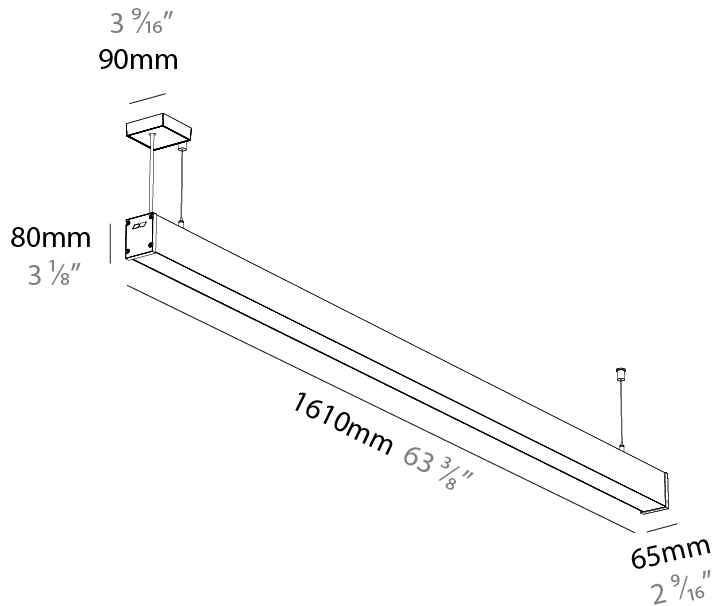

GENERAL

Series: Slider Straight IP54
Partner: Prolicht
Division: Architectural
Installation: Suspension
Product Type: Linear Profiles
Mounting Location: Ceiling
Light Distribution: Direct

PHYSICAL

Shape: Rectangle
Length (mm): 1410
Length (in): 55 1/2
Width (mm): 65
Width (in): 2 9/16
Height (mm): 80
Height (in): 3 1/8
Weight (kg): 2.200

Diffuser: Diffuser - Opal, Micro-prism, Clear Micro-prism, Glare Control, Wallwasher Right, Wallwasher Left, Wallwash Double Asymmetric

Fixture Finish: SSR / BKV / CWI / CRY / HAB / UFT / ITA / RUA / FTG / MYG / LOD / PUS / FRO / FUP / KIA / POP / BLS / SPG / MEY / GOH / CHC / COM / ABZ / JAG / OBR / MOS / ROR

Fixture Material: Aluminum Die Cast
Cable Details: 2,000mm/78 3/4" or 6,000mm/236 1/4" Transparent Cable

ELECTRICAL

Lamp Type: LED (Zhaga Standard)
Input Wattage (W): 34
Total Output Wattage (W): 32.9
Dimming: Non-Dimmable
Driver Included: No
Driver Location: Remote
Driver Class: Class 2
Input Voltage (V): 120
Upon Request: DALI Dimming, MATTER Dimming

LED

Color Temperature (°K): 2700 / 3000 / 3500 / 4000
Max. Delivered Lumen (lm): 3538 - 4919
Nominal Lumen (lm): 5460 - 5700
CRI: >90 CRI
Lamp Life (hrs): 50000

OPTICAL

RATINGS AND CERTIFICATIONS

Certified By: Certified for North American Standards
IP rating: IP54