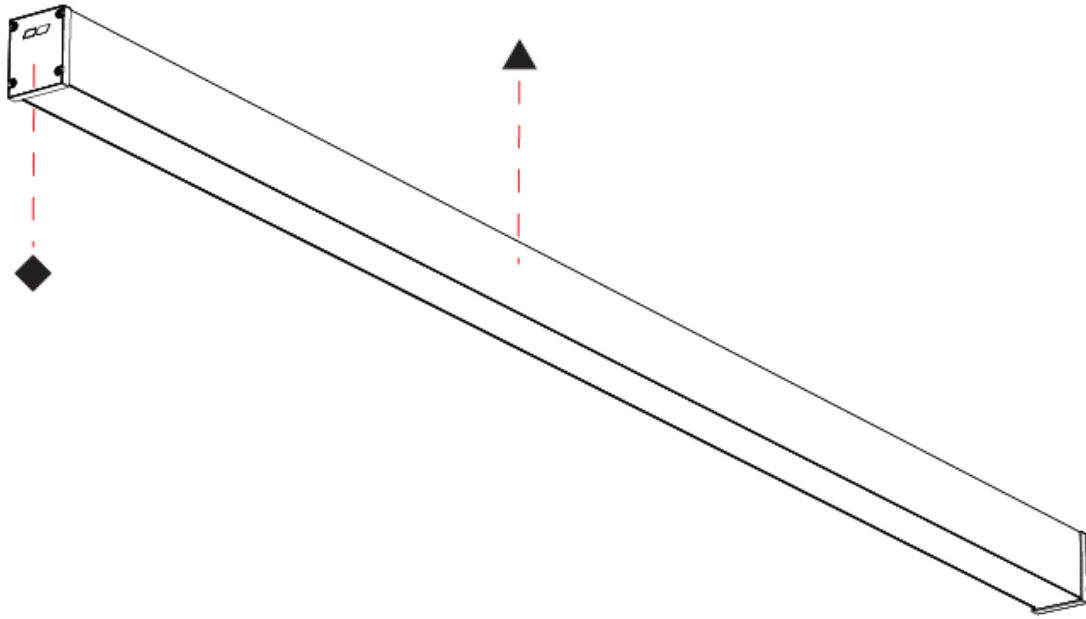

SLIDER STRAIGHT IP54 SURFACE

A3D395-

PROJECT

TYPE

SPECIFIER

QUANTITY

DATE

A