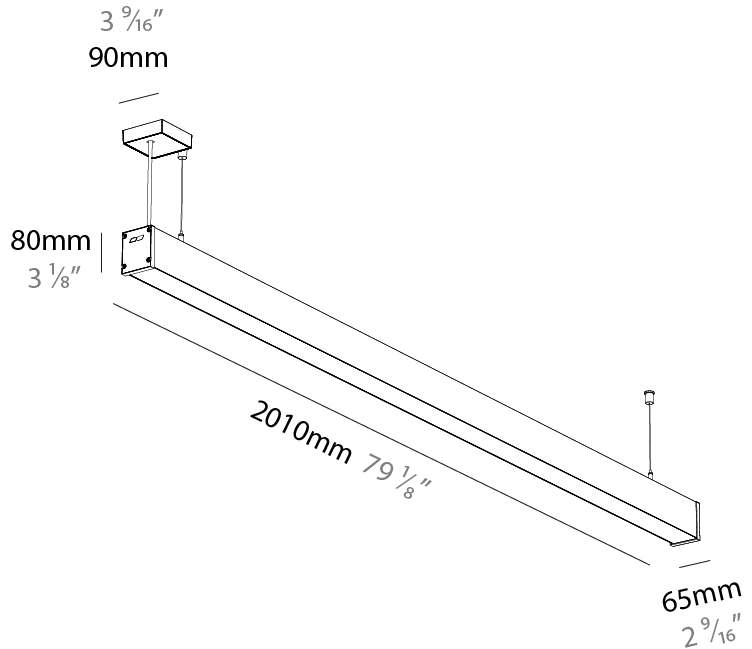

GENERAL

Series: Slider Straight IP54
Partner: Prolicht
Division: Architectural
Installation: Suspension
Product Type: Linear Profiles
Mounting Location: Ceiling
Light Distribution: Direct

PHYSICAL

Shape: Rectangle
Length (mm): 2010
Length (in): 79 1/8
Width (mm): 65
Width (in): 2 9/16
Height (mm): 80
Height (in): 3 1/8
Weight (kg): 2.200

Diffuser: Diffuser - Opal, Micro-prism, Clear Micro-prism, Glare Control, Wallwasher Right, Wallwasher Left, Wallwash Double Asymmetric

Fixture Finish: SSR / BKV / CWI / CRY / HAB / UFT / ITA / RUA / FTG / MYG / LOD / PUS / FRO / FUP / KIA / POP / BLS / SPG / MEY / GOH / CHC / COM / ABZ / JAG / OBR / MOS / ROR

Fixture Material: Aluminum Die Cast
Cable Details: 2,000mm/78 3/4" or 6,000mm/236 1/4" Transparent Cable

ELECTRICAL

Lamp Type: LED (Zhaga Standard)
Input Wattage (W): 43
Total Output Wattage (W): 39.1
Dimming: Non-Dimmable
Driver Included: No
Driver Location: Remote
Driver Class: Class 2
Input Voltage (V): 120
Upon Request: DALI Dimming, MATTER Dimming

LED

Color Temperature (°K): 2700 / 3000 / 3500 / 4000
Max. Delivered Lumen (lm): 4426 - 6153
Nominal Lumen (lm): 6830 - 7130
CRI: >90 CRI
Lamp Life (hrs): 50000

OPTICAL

RATINGS AND CERTIFICATIONS

Certified By: Certified for North American Standards
IP rating: IP54