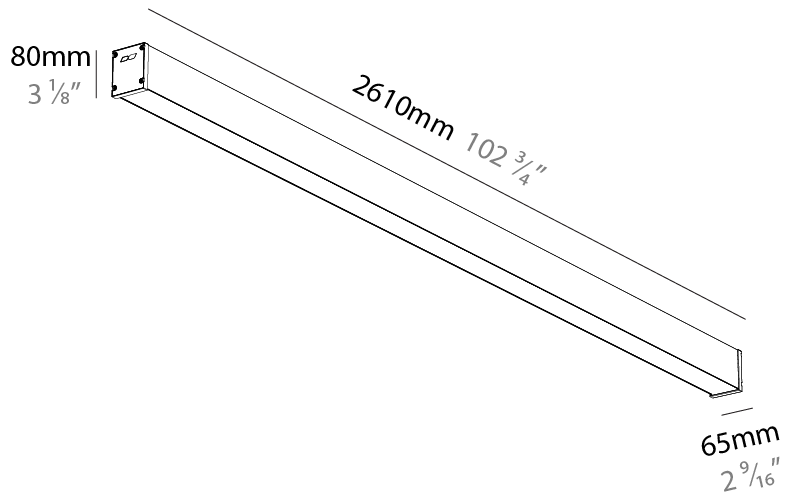

1. To build a product code in our configurator select the specify button on the base model # product page
2. To build a manual product code on this datasheet choose from the options listed below in blue font and add the suffix to the base model #

GENERAL

Series: Slider Straight IP54
Partner: Prolicht
Division: Architectural
Installation: Surface
Product Type: Linear Profiles
Mounting Location: Ceiling
Light Distribution: Direct

PHYSICAL

Shape: Rectangle
Length (mm): 2610
Length (in): 102 3/4"
Width (mm): 65
Width (in): 2 9/16"
Height (mm): 80
Height (in): 3 1/8"
Weight (kg): 2.420

Diffuser: [Diffuser - Opal](#), [Micro-prism](#), [Clear Micro-prism](#), [Glare Control](#), [Wallwasher Right](#), [Wallwasher Left](#), [Wallwash Double Asymmetric](#)

Fixture Finish: [SSR / BKV / CWI / CRY / HAB / UFT / ITA / RUA / FTG / MYG / LOD / PUS / FRO / FUP / KIA / POP / BLS / SPG / MEY / GOH / CHC / COM / ABZ / JAG / OBR / MOS / ROR](#)

Fixture Material: Aluminum Die Cast

ELECTRICAL

Lamp Type: LED (Zhaga Standard)
Input Wattage (W): 56
Total Output Wattage (W): 50.9
Dimming: Non-Dimmable
Driver Included: No
Driver Location: Remote
Driver Class: Class 2
Input Voltage (V): 120
Upon Request: DALI Dimming, MATTER Dimming

LED

Color Temperature (°K): 2700 / 3000 / 3500 / 4000
Max. Delivered Lumen (lm): 5754 - 8000
Nominal Lumen (lm): 8880 - 9270
CRI: >90 CRI
Lamp Life (hrs): 50000

OPTICAL

RATINGS AND CERTIFICATIONS

Certified By: Certified for North American Standards
IP rating: IP54