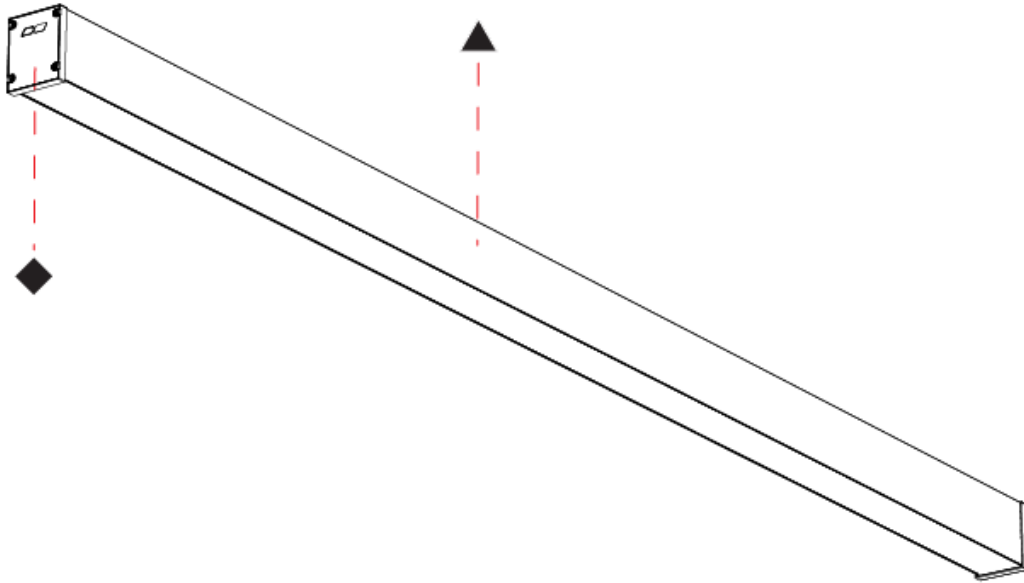

SLIDER STRAIGHT IP54 SURFACE

A3D392-

PROJECT

TYPE

SPECIFIER

QUANTITY

DATE

A