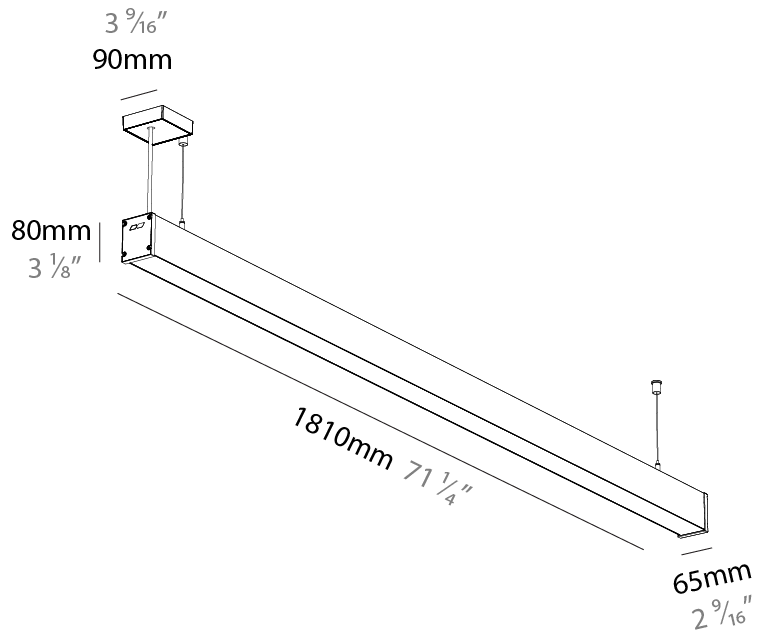

GENERAL

Series: Slider Straight IP54
Partner: Prolicht
Division: Architectural
Installation: Suspension
Product Type: Linear Profiles
Mounting Location: Ceiling
Light Distribution: Direct

PHYSICAL

Shape: Rectangle
Length (mm): 1810
Length (in): 71 1/4
Width (mm): 65
Width (in): 2 9/16
Height (mm): 80
Height (in): 3 1/8
Weight (kg): 2.200

Diffuser: Diffuser - Opal, Micro-prism, Clear Micro-prism , Glare Control, Wallwasher Right, Wallwasher Left, Wallwash Double Asymmetric

Fixture Finish: SSR / BKV / CWI / CRY / HAB / UFT / ITA / RUA / FTG / MYG / LOD / PUS / FRO / FUP / KIA / POP / BLS / SPG / MEY / GOH / CHC / COM / ABZ / JAG / OBR / MOS / ROR

Fixture Material: Aluminum Die Cast
Cable Details: 2,000mm/78 3/4" or 6,000mm/236 1/4" Transparent Cable

ELECTRICAL

Lamp Type: LED (Zhaga Standard)
Input Wattage (W): 39
Total Output Wattage (W): 35.5
Dimming: Non-Dimmable
Driver Included: No
Driver Location: Remote
Driver Type: Constant Current - Universal
Driver Class: Class 2
Input Voltage (V): 120
Constant Current (MA): 300
Upon Request: DALI Dimming, MATTER Dimming

LED

Color Temperature (°K): 2700 / 3000 / 3500 / 4000
Max. Delivered Lumen (lm): 3985 - 5540
Nominal Lumen (lm): 6150 - 6420
CRI: >90 CRI
Lamp Life (hrs): 50000

OPTICAL

RATINGS AND CERTIFICATIONS

Certified By: Certified for North American Standards
IP rating: IP54