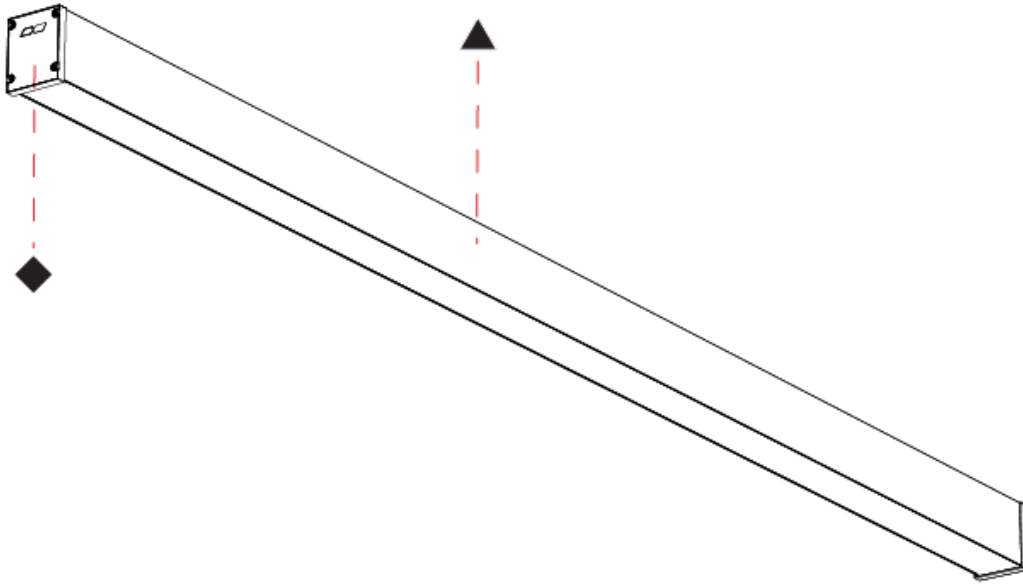

SLIDER STRAIGHT IP54 SURFACE

A3D389-

PROJECT

TYPE

SPECIFIER

QUANTITY

DATE

A