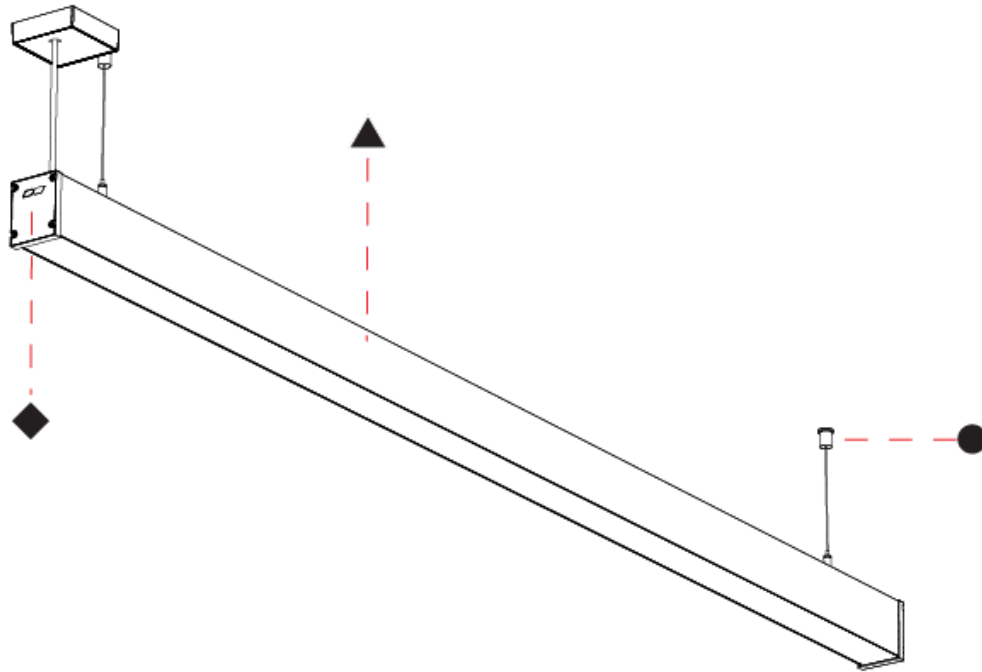

SLIDER STRAIGHT IP54 SUSPENSION

A300931-

PROJECT	_____
TYPE	_____
SPECIFIER	_____
QUANTITY	_____
DATE	_____

A