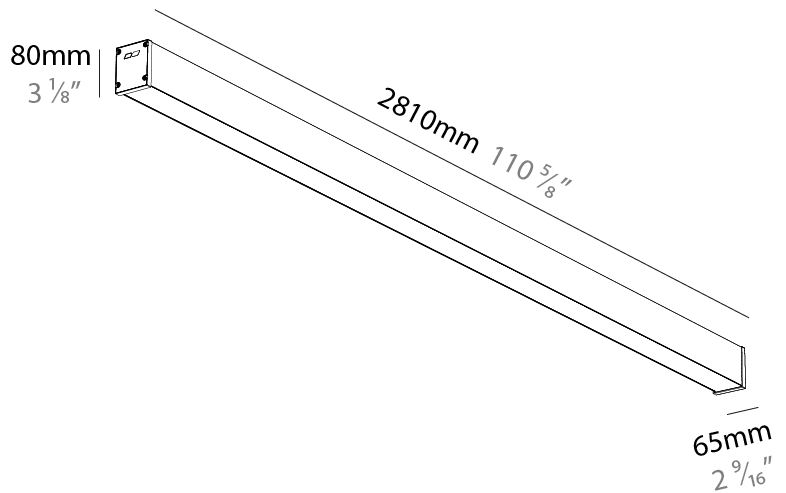

1. To build a product code in our configurator select the specify button on the base model # product page
2. To build a manual product code on this datasheet choose from the options listed below in blue font and add the suffix to the base model #

GENERAL

Series: Slider Straight IP54
Partner: Prolicht
Division: Architectural
Installation: Surface
Product Type: Linear Profiles
Mounting Location: Ceiling
Light Distribution: Direct

PHYSICAL

Shape: Rectangle
Length (mm): 2810
Length (in): 110 ⁵/₈
Width (mm): 65
Width (in): 2 ⁹/₁₆
Height (mm): 80
Height (in): 3 ¹/₈
Weight (kg): 2.420

Diffuser: [Diffuser - Opal](#), [Micro-prism](#), [Clear Micro-prism](#), [Glare Control](#), [Wallwasher Right](#), [Wallwasher Left](#), [Wallwash Double Asymmetric](#)

Fixture Finish: [SSR / BKV / CWI / CRY / HAB / UFT / ITA / RUA / FTG / MYG / LOD / PUS / FRO / FUP / KIA / POP / BLS / SPG / MEY / GOH / CHC / COM / ABZ / JAG / OBR / MOS / ROR](#)

Fixture Material: Aluminum Die Cast

ELECTRICAL

Lamp Type: LED (Zhaga Standard)
Input Wattage (W): 60
Total Output Wattage (W): 54.5
Dimming: Non-Dimmable
Driver Included: No
Driver Location: Remote
Driver Class: Class 2
Input Voltage (V): 120
Upon Request: DALI Dimming, MATTER Dimming

LED

Color Temperature (°K): 2700 / 3000 / 3500 / 4000
Max. Delivered Lumen (lm): 6195 - 8613
Nominal Lumen (lm): 9560 - 9980
CRI: >90 CRI
Lamp Life (hrs): 50000

OPTICAL

RATINGS AND CERTIFICATIONS

Certified By: Certified for North American Standards
IP rating: IP54