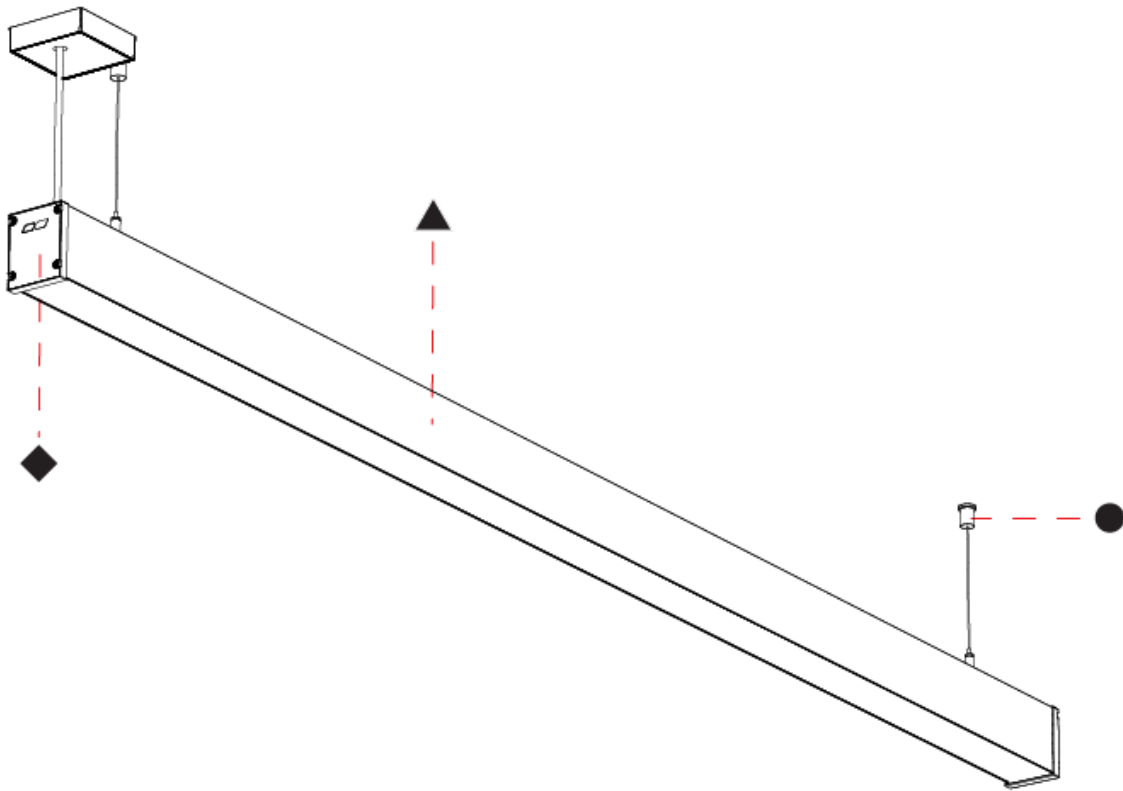

SLIDER STRAIGHT IP54 SUSPENSION

A300938-

PROJECT	_____
TYPE	_____
SPECIFIER	_____
QUANTITY	_____
DATE	_____

A