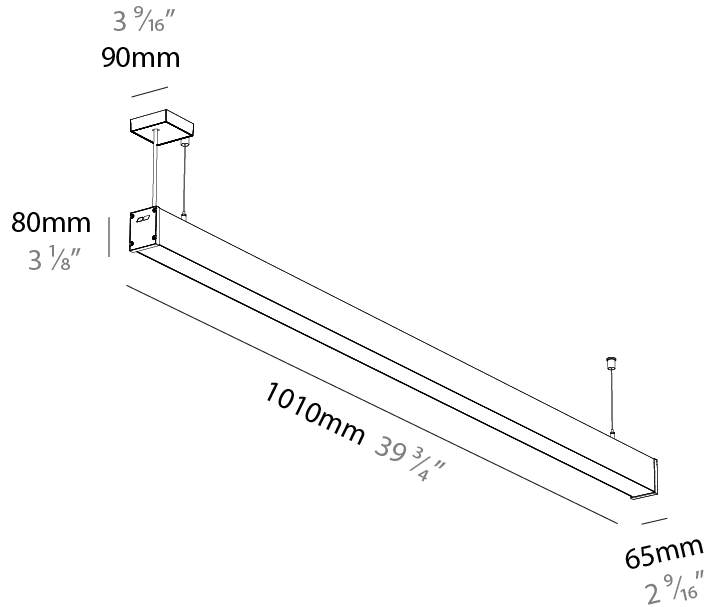

GENERAL

Series: Slider Straight IP54
Partner: Prolicht
Division: Architectural
Installation: Suspension
Product Type: Linear Profiles
Mounting Location: Ceiling
Light Distribution: Direct

PHYSICAL

Shape: Rectangle
Length (mm): 1010
Length (in): 39 3/4
Width (mm): 65
Width (in): 2 9/16
Height (mm): 80
Height (in): 3 1/8
Weight (kg): 2.200

Diffuser: Diffuser - Opal, Micro-prism, Clear Micro-prism , Glare Control, Wallwasher Right, Wallwasher Left, Wallwash Double Asymmetric

Fixture Finish: SSR / BKV / CWI / CRY / HAB / UFT / ITA / RUA / FTG / MYG / LOD / PUS / FRO / FUP / KIA / POP / BLS / SPG / MEY / GOH / CHC / COM / ABZ / JAG / OBR / MOS / ROR

Fixture Material: Aluminum Die Cast
Cable Details: 2,000mm/78 3/4" or 6,000mm/236 1/4" Transparent Cable

ELECTRICAL

Lamp Type: LED (Zhaga Standard)
Input Wattage (W): 22
Total Output Wattage (W): 20
Dimming: Non-Dimmable
Driver Included: No
Driver Location: Remote
Driver Class: Class 2
Input Voltage (V): 120
Upon Request: DALI Dimming, MATTER Dimming

LED

Color Temperature (°K): 2700 / 3000 / 3500 / 4000
Max. Delivered Lumen (lm): 2210 - 3072
Nominal Lumen (lm): 3410 - 3560
CRI: >90 CRI
Lamp Life (hrs): 50000

OPTICAL

RATINGS AND CERTIFICATIONS

Certified By: Certified for North American Standards
IP rating: IP54