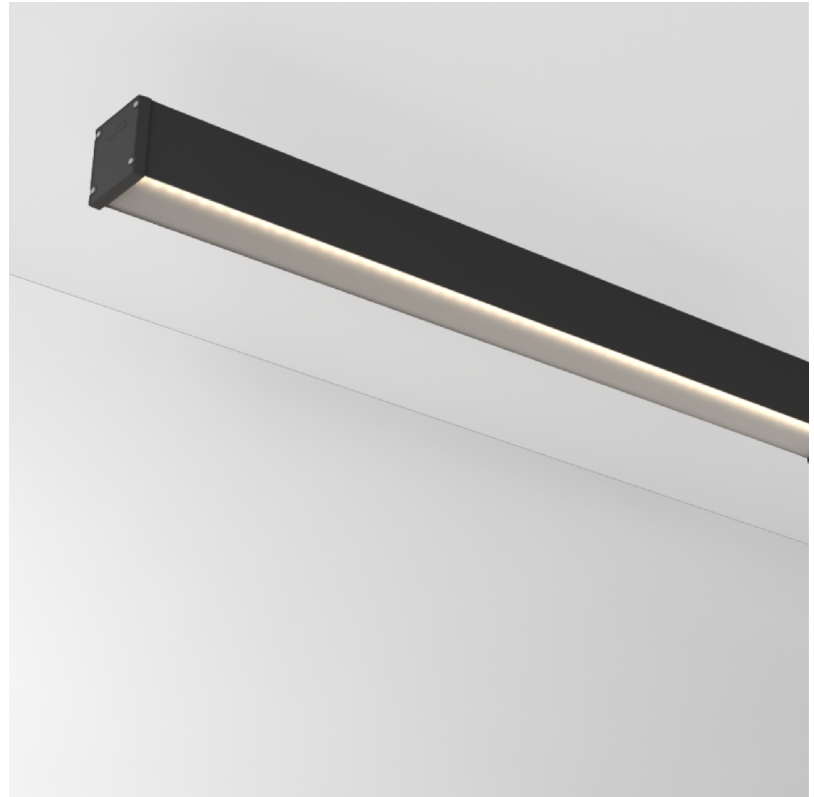

1. To build a product code in our configurator select the specify button on the base model # product page
2. To build a manual product code on this datasheet choose from the options listed below in blue font and add the suffix to the base model #

GENERAL

Series: Slider Straight IP54
Partner: Prolicht
Division: Architectural
Installation: Surface
Product Type: Linear Profiles
Mounting Location: Ceiling
Light Distribution: Direct

PHYSICAL

Shape: Rectangle
Length (mm): 2810
Length (in): 110 ⁵/₈
Width (mm): 65
Width (in): 2 ⁹/₁₆
Height (mm): 80
Height (in): 3 ¹/₈
Weight (kg): 2.420

Diffuser: [Diffuser - Opal](#), [Micro-prism](#), [Clear Micro-prism](#), [Glare Control](#), [Wallwasher Right](#), [Wallwasher Left](#), [Wallwash Double Asymmetric](#)

Fixture Finish: [SSR / BKV / CWI / CRY / HAB / UFT / ITA / RUA / FTG / MYG / LOD / PUS / FRO / FUP / KIA / POP / BLS / SPG / MEY / GOH / CHC / COM / ABZ / JAG / OBR / MOS / ROR](#)

Fixture Material: Aluminum Die Cast

ELECTRICAL

Lamp Type: LED (Zhaga Standard)
Input Wattage (W): 60
Total Output Wattage (W): 54.5
Dimming: Non-Dimmable
Driver Included: No
Driver Location: Remote
Driver Class: Class 2
Input Voltage (V): 120
Upon Request: DALI Dimming, MATTER Dimming

LED

Color Temperature (°K): 2700 / 3000 / 3500 / 4000
Max. Delivered Lumen (lm): 6195 - 8613
Nominal Lumen (lm): 9560 - 9980
CRI: >90 CRI
Lamp Life (hrs): 50000

OPTICAL

RATINGS AND CERTIFICATIONS

Certified By: Certified for North American Standards
IP rating: IP54