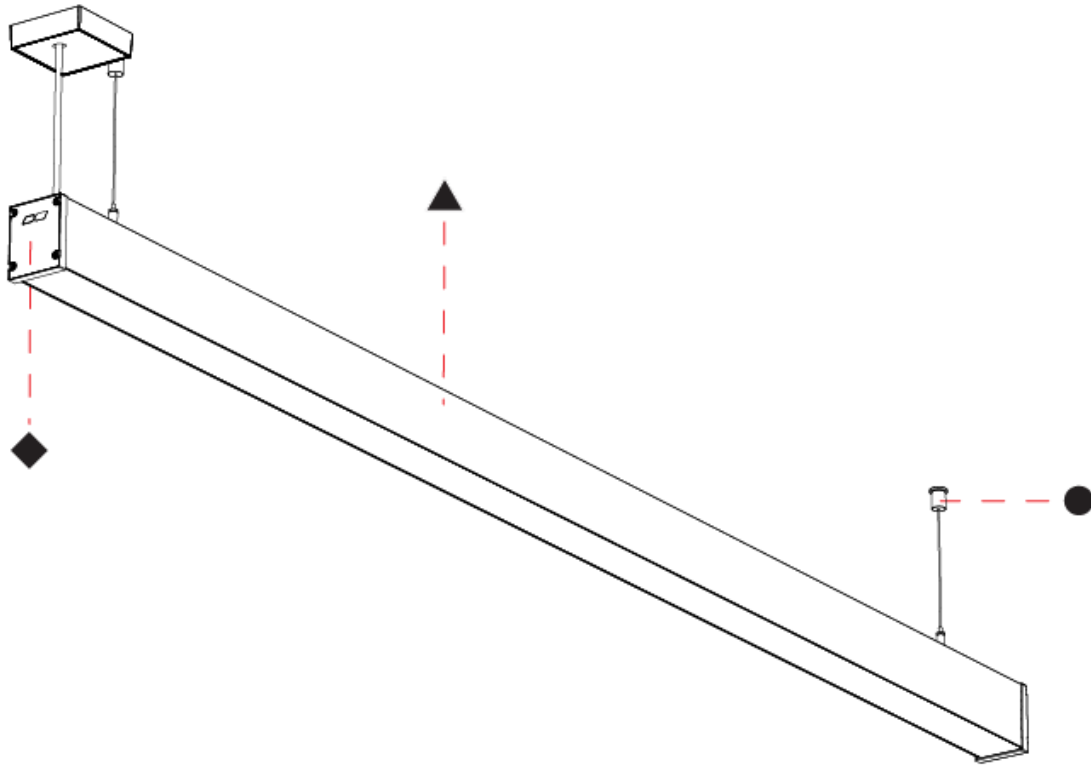

SLIDER STRAIGHT IP54 SUSPENSION

A300940-

PROJECT	_____
TYPE	_____
SPECIFIER	_____
QUANTITY	_____
DATE	_____

A