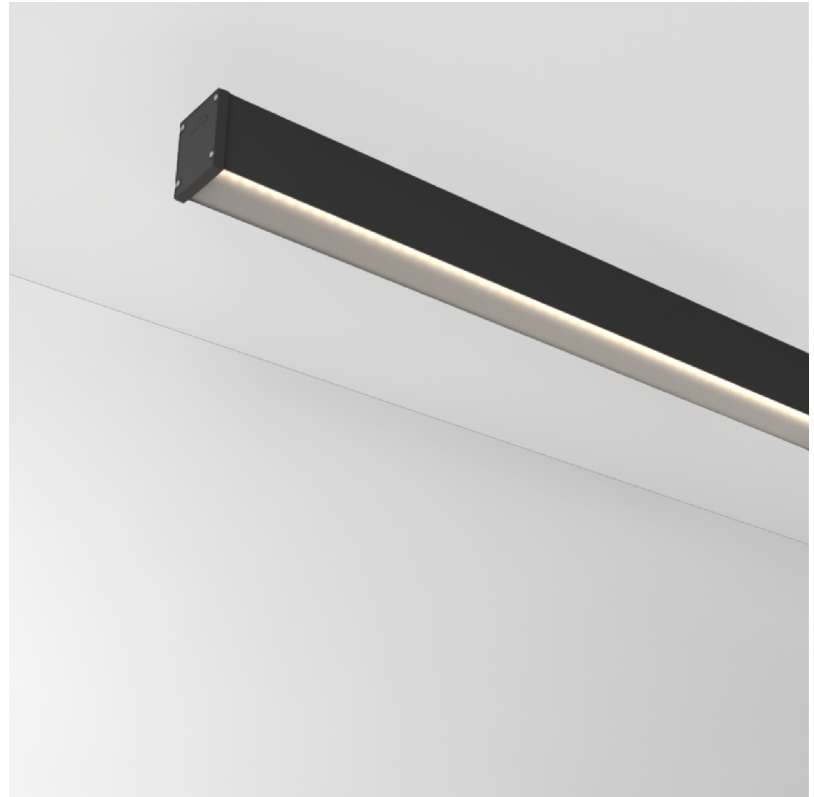

GENERAL

Series: Slider Straight IP54
Partner: Prolicht
Division: Architectural
Installation: Surface
Product Type: Linear Profiles
Mounting Location: Ceiling
Light Distribution: Direct

PHYSICAL

Shape: Rectangle
Length (mm): 1810
Length (in): 71 1/4
Width (mm): 65
Width (in): 2 9/16
Height (mm): 80
Height (in): 3 1/8
Weight (kg): 2.420

Diffuser: [Diffuser - Opal](#), [Micro-prism](#), [Clear Micro-prism](#), [Glare Control](#), [Wallwasher Right](#), [Wallwasher Left](#), [Wallwash Double Asymmetric](#)

Fixture Finish: [SSR / BKV / CWI / CRY / HAB / UFT / ITA / RUA / FTG / MYG / LOD / PUS / FRO / FUP / KIA / POP / BLS / SPG / MEY / GOH / CHC / COM / ABZ / JAG / OBR / MOS / ROR](#)

Fixture Material: Aluminum Die Cast

ELECTRICAL

Lamp Type: LED (Zhaga Standard)
Input Wattage (W): 39
Total Output Wattage (W): 35.5
Dimming: Non-Dimmable
Driver Included: No
Driver Location: Remote
Driver Type: Constant Current - Universal
Driver Class: Class 2
Input Voltage (V): 120
Constant Current (MA): 300mA
Upon Request: DALI Dimming, MATTER Dimming

LED

Color Temperature (°K): 2700 / 3000 / 3500 / 4000
Max. Delivered Lumen (lm): 3985 - 5540
Nominal Lumen (lm): 6150 - 6420
CRI: >90 CRI
Lamp Life (hrs): 50000

OPTICAL

RATINGS AND CERTIFICATIONS

Certified By: Certified for North American Standards
IP rating: IP54