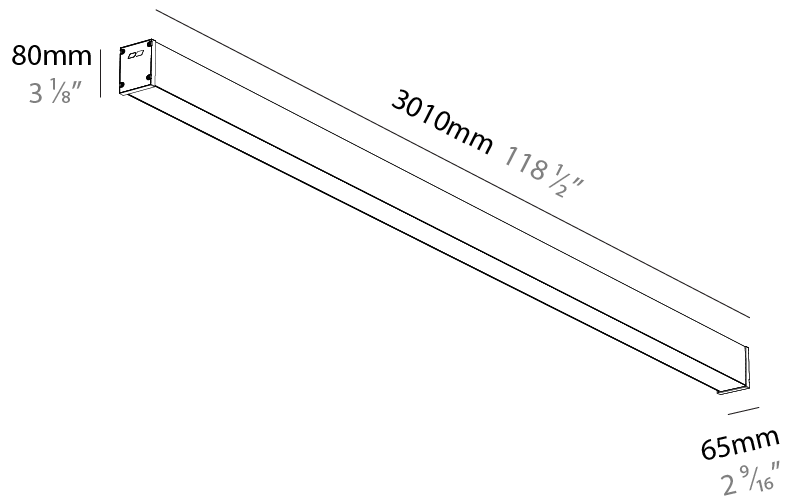

GENERAL

Series: Slider Straight IP54
Partner: Prolicht
Division: Architectural
Installation: Surface
Product Type: Linear Profiles
Mounting Location: Ceiling
Light Distribution: Direct

PHYSICAL

Shape: Rectangle
Length (mm): 3010
Length (in): 118 1/2
Width (mm): 65
Width (in): 2 9/16
Height (mm): 80
Height (in): 3 1/8
Weight (kg): 2.420

Diffuser: [Diffuser - Opal](#), [Micro-prism](#), [Clear Micro-prism](#), [Glare Control](#), [Wallwasher Right](#), [Wallwasher Left](#), [Wallwash Double Asymmetric](#)

Fixture Finish: [SSR / BKV / CWI / CRY / HAB / UFT / ITA / RUA / FTG / MYG / LOD / PUS / FRO / FUP / KIA / POP / BLS / SPG / MEY / GOH / CHC / COM / ABZ / JAG / OBR / MOS / ROR](#)

Fixture Material: Aluminum Die Cast

ELECTRICAL

Lamp Type: LED (Zhaga Standard)
Input Wattage (W): 64
Total Output Wattage (W): 58.1
Dimming: Non-Dimmable
Driver Included: No
Driver Location: Remote
Driver Type: Constant Current - Universal
Driver Class: Class 2
Input Voltage (V): 120
Constant Current (MA): 300mA
Upon Request: DALI Dimming, MATTER Dimming

LED

Color Temperature (°K): 2700 / 3000 / 3500 / 4000
Max. Delivered Lumen (lm): 6642 - 9234
Nominal Lumen (lm): 10250 - 10700
CRI: >90 CRI
Lamp Life (hrs): 50000

OPTICAL

RATINGS AND CERTIFICATIONS

Certified By: Certified for North American Standards
IP rating: IP54