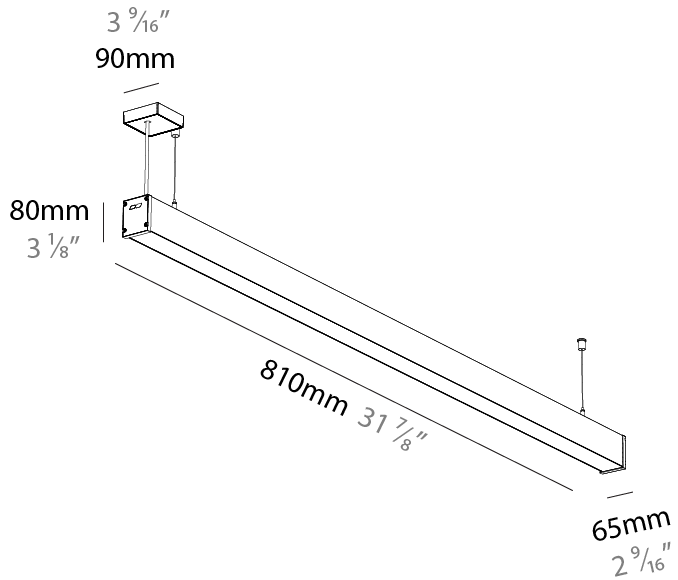

GENERAL

Series: Slider Straight IP54
Partner: Prolicht
Division: Architectural
Installation: Suspension
Product Type: Linear Profiles
Mounting Location: Ceiling
Light Distribution: Direct

PHYSICAL

Shape: Rectangle
Length (mm): 810
Length (in): 31 7/8
Width (mm): 65
Width (in): 2 9/16
Height (mm): 80
Height (in): 3 1/8
Weight (kg): 2.200

Diffuser: Diffuser - Opal, Micro-prism, Clear Micro-prism, Glare Control, Wallwasher Right, Wallwasher Left, Wallwash Double Asymmetric

Fixture Finish: SSR / BKV / CWI / CRY / HAB / UFT / ITA / RUA / FTG / MYG / LOD / PUS / FRO / FUP / KIA / POP / BLS / SPG / MEY / GOH / CHC / COM / ABZ / JAG / OBR / MOS / ROR

Fixture Material: Aluminum Die Cast
Cable Details: 2,000mm/78 3/4" or 6,000mm/236 1/4" Transparent Cable

ELECTRICAL

Lamp Type: LED (Zhaga Standard)
Input Wattage (W): 17
Total Output Wattage (W): 15.4
Dimming: Non-Dimmable
Driver Included: No
Driver Location: Remote
Driver Class: Class 2
Input Voltage (V): 120
Upon Request: DALI Dimming, MATTER Dimming

LED

Color Temperature (°K): 2700 / 3000 / 3500 / 4000
Max. Delivered Lumen (lm): 1769 - 2460
Nominal Lumen (lm): 2730 - 2850
CRI: >90 CRI
Lamp Life (hrs): 50000

OPTICAL

RATINGS AND CERTIFICATIONS

Certified By: Certified for North American Standards
IP rating: IP54