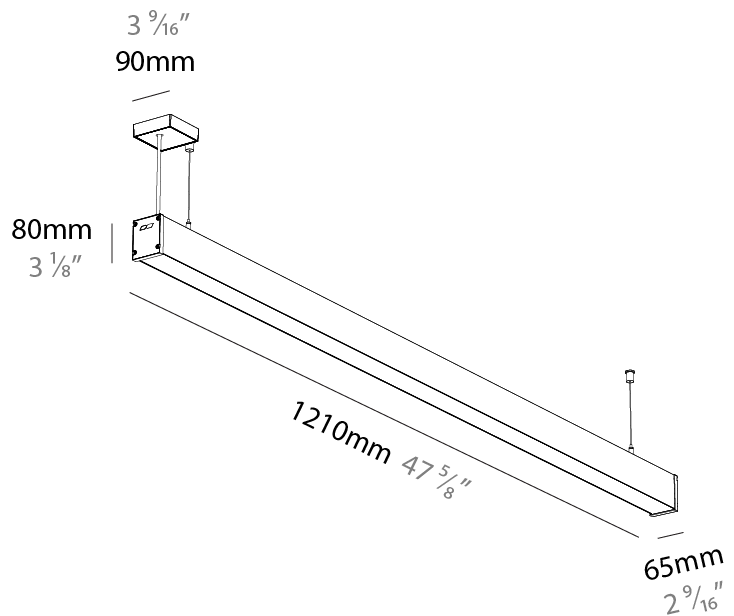

GENERAL

Series: Slider Straight IP54
Partner: Prolicht
Division: Architectural
Installation: Suspension
Product Type: Linear Profiles
Mounting Location: Ceiling
Light Distribution: Direct

PHYSICAL

Shape: Rectangle
Length (mm): 1210
Length (in): 47 ⁵/₈
Width (mm): 65
Width (in): 2 ⁹/₁₆
Height (mm): 80
Height (in): 3 ¹/₈
Weight (kg): 2.200

Diffuser: Diffuser - Opal, Micro-prism, Clear Micro-prism , Glare Control, Wallwasher Right, Wallwasher Left, Wallwash Double Asymmetric

Fixture Finish: SSR / BKV / CWI / CRY / HAB / UFT / ITA / RUA / FTG / MYG / LOD / PUS / FRO / FUP / KIA / POP / BLS / SPG / MEY / GOH / CHC / COM / ABZ / JAG / OBR / MOS / ROR

Fixture Material: Aluminum Die Cast
Cable Details: 2,000mm/78 3/4" or 6,000mm/236 1/4" Transparent Cable

ELECTRICAL

Lamp Type: LED (Zhaga Standard)
Input Wattage (W): 26
Total Output Wattage (W): 23.7
Dimming: Non-Dimmable
Driver Included: No
Driver Location: Remote
Driver Type: Constant Current - Universal
Driver Class: Class 2
Input Voltage (V): 120
Constant Current (MA): 300mA
Upon Request: DALI Dimming, MATTER Dimming

LED

Color Temperature (°K): 2700 / 3000 / 3500 / 4000
Max. Delivered Lumen (lm): 2657 - 3694
Nominal Lumen (lm): 4100 - 4280
CRI: >90 CRI
Lamp Life (hrs): 50000

OPTICAL

RATINGS AND CERTIFICATIONS

Certified By: Certified for North American Standards
IP rating: IP54