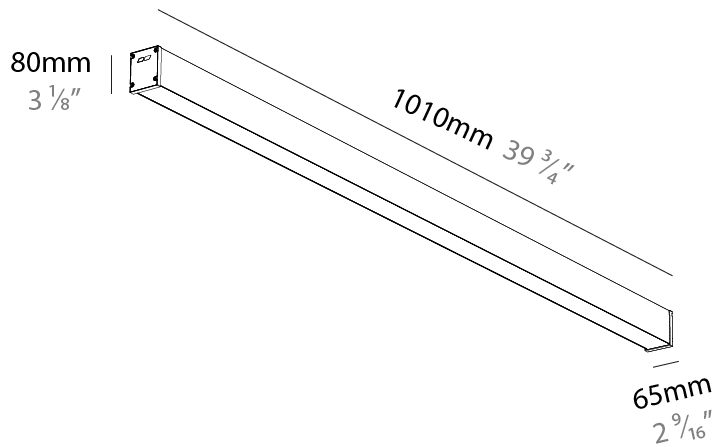

1. To build a product code in our configurator select the specify button on the base model # product page
2. To build a manual product code on this datasheet choose from the options listed below in blue font and add the suffix to the base model #

GENERAL

Series: Slider Straight IP54
Partner: Prolicht
Division: Architectural
Installation: Surface
Product Type: Linear Profiles
Mounting Location: Ceiling
Light Distribution: Direct

PHYSICAL

Shape: Rectangle
Length (mm): 1010
Length (in): 39 3/4
Width (mm): 65
Width (in): 2 9/16
Height (mm): 80
Height (in): 3 1/8
Weight (kg): 1.660

Diffuser: [Diffuser - Opal](#), [Micro-prism](#), [Clear Micro-prism](#), [Glare Control](#), [Wallwasher Right](#), [Wallwasher Left](#), [Wallwash Double Asymmetric](#)

Fixture Finish: [SSR / BKV / CWI / CRY / HAB / UFT / ITA / RUA / FTG / MYG / LOD / PUS / FRO / FUP / KIA / POP / BLS / SPG / MEY / GOH / CHC / COM / ABZ / JAG / OBR / MOS / ROR](#)

Fixture Material: Aluminum Die Cast

ELECTRICAL

Lamp Type: LED (Zhaga Standard)
Input Wattage (W): 22
Total Output Wattage (W): 20
Dimming: Non-Dimmable
Driver Included: No
Driver Location: Remote
Driver Class: Class 2
Input Voltage (V): 120
Upon Request: DALI Dimming, MATTER Dimming

LED

Color Temperature (°K): 2700 / 3000 / 3500 / 4000
Max. Delivered Lumen (lm): 2210 - 3072
Nominal Lumen (lm): 3410 - 3560
CRI: >90 CRI
Lamp Life (hrs): 50000

OPTICAL

RATINGS AND CERTIFICATIONS

Certified By: Certified for North American Standards
IP rating: IP54