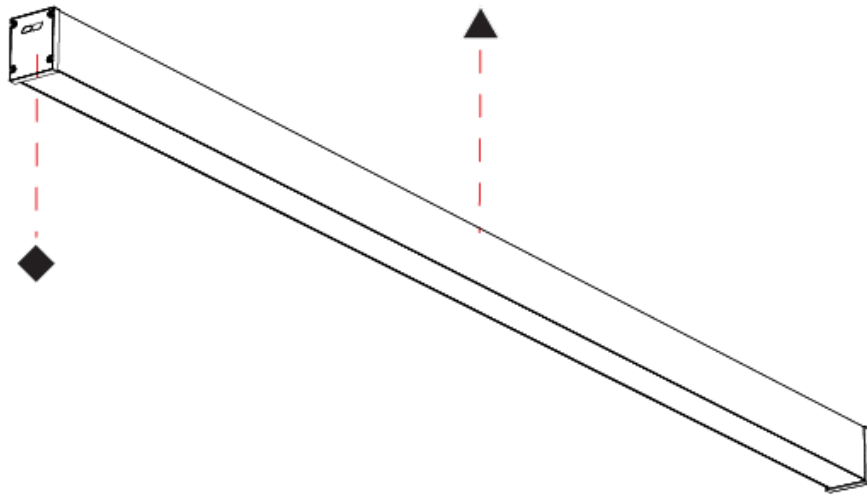

SLIDER STRAIGHT IP54 SURFACE

A3D384-

PROJECT

TYPE

SPECIFIER

QUANTITY

DATE

A