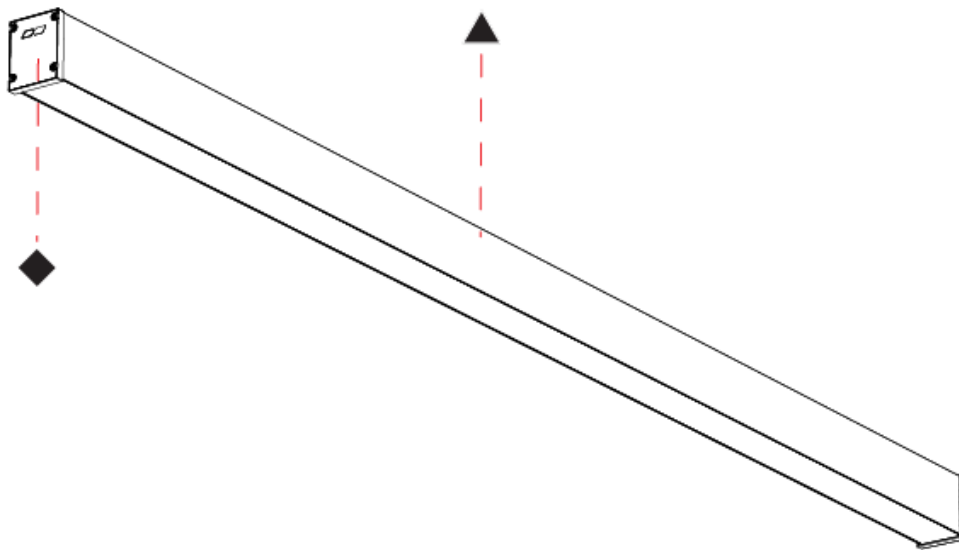

SLIDER STRAIGHT IP54 SURFACE

A3D386-

PROJECT

TYPE

SPECIFIER

QUANTITY

DATE

A