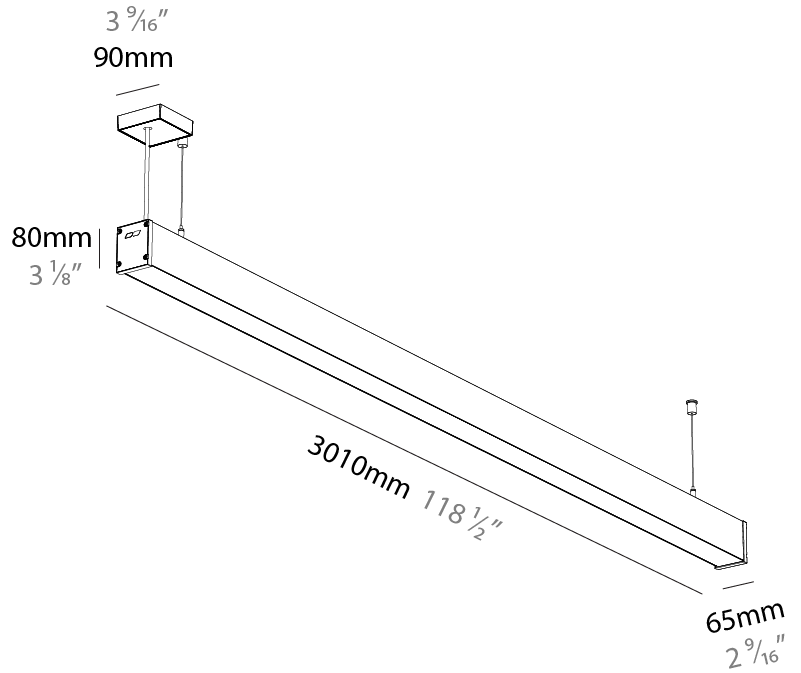

GENERAL

Series: Slider Straight IP54
Partner: Prolicht
Division: Architectural
Installation: Suspension
Product Type: Linear Profiles
Mounting Location: Ceiling
Light Distribution: Direct

PHYSICAL

Shape: Rectangle
Length (mm): 3010
Length (in): 118 1/2
Width (mm): 65
Width (in): 2 9/16
Height (mm): 80
Height (in): 3 1/8
Weight (kg): 4.100

Diffuser: Diffuser - Opal, Micro-prism, Clear Micro-prism, Glare Control, Wallwasher Right, Wallwasher Left, Wallwash Double Asymmetric

Fixture Finish: SSR / BKV / CWI / CRY / HAB / UFT / ITA / RUA / FTG / MYG / LOD / PUS / FRO / FUP / KIA / POP / BLS / SPG / MEY / GOH / CHC / COM / ABZ / JAG / OBR / MOS / ROR

Fixture Material: Aluminum Die Cast
Cable Details: 2,000mm/78 3/4" or 6,000mm/236 1/4" Transparent Cable

ELECTRICAL

Lamp Type: LED (Zhaga Standard)
Input Wattage (W): 64
Total Output Wattage (W): 58.1
Dimming: Non-Dimmable
Driver Included: No
Driver Location: Remote
Driver Type: Constant Current - Universal
Driver Class: Class 2
Input Voltage (V): 120
Constant Current (MA): 300mA
Upon Request: DALI Dimming, MATTER Dimming

LED

Color Temperature (°K): 2700 / 3000 / 3500 / 4000
Max. Delivered Lumen (lm): 6642 - 9234
Nominal Lumen (lm): 10250 - 10700
CRI: >90 CRI
Lamp Life (hrs): 50000

OPTICAL

RATINGS AND CERTIFICATIONS

Certified By: Certified for North American Standards
IP rating: IP54