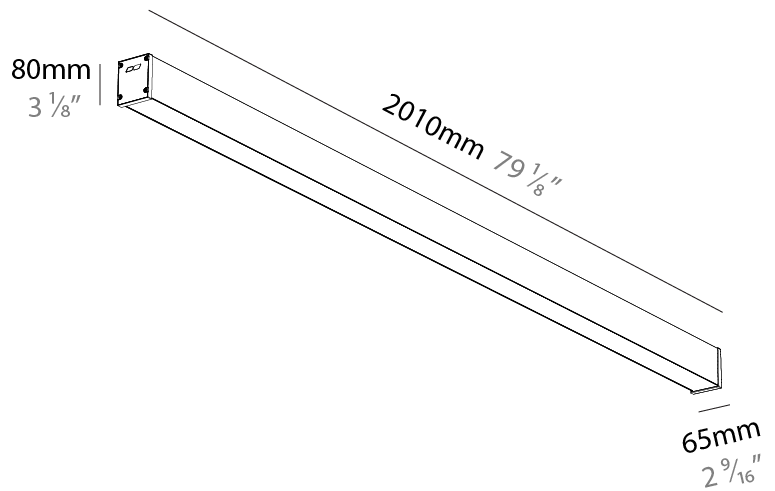

1. To build a product code in our configurator select the specify button on the base model # product page
2. To build a manual product code on this datasheet choose from the options listed below in blue font and add the suffix to the base model #

GENERAL

Series: Slider Straight IP54
Partner: Prolicht
Division: Architectural
Installation: Surface
Product Type: Linear Profiles
Mounting Location: Ceiling
Light Distribution: Direct

PHYSICAL

Shape: Rectangle
Length (mm): 2010
Length (in): 79 1/8
Width (mm): 65
Width (in): 2 9/16
Height (mm): 80
Height (in): 3 1/8
Weight (kg): 2.420

Diffuser: [Diffuser - Opal](#), [Micro-prism](#), [Clear Micro-prism](#), [Glare Control](#), [Wallwasher Right](#), [Wallwasher Left](#), [Wallwash Double Asymmetric](#)

Fixture Finish: [SSR / BKV / CWI / CRY / HAB / UFT / ITA / RUA / FTG / MYG / LOD / PUS / FRO / FUP / KIA / POP / BLS / SPG / MEY / GOH / CHC / COM / ABZ / JAG / OBR / MOS / ROR](#)

Fixture Material: Aluminum Die Cast

ELECTRICAL

Lamp Type: LED (Zhaga Standard)
Input Wattage (W): 43
Total Output Wattage (W): 39.1
Dimming: Non-Dimmable
Driver Included: No
Driver Location: Remote
Driver Class: Class 2
Input Voltage (V): 120
Upon Request: DALI Dimming, MATTER Dimming

LED

Color Temperature (°K): 2700 / 3000 / 3500 / 4000
Max. Delivered Lumen (lm): 4426 - 6153
Nominal Lumen (lm): 6830 - 7130
CRI: >90 CRI
Lamp Life (hrs): 50000

OPTICAL

RATINGS AND CERTIFICATIONS

Certified By: Certified for North American Standards
IP rating: IP54