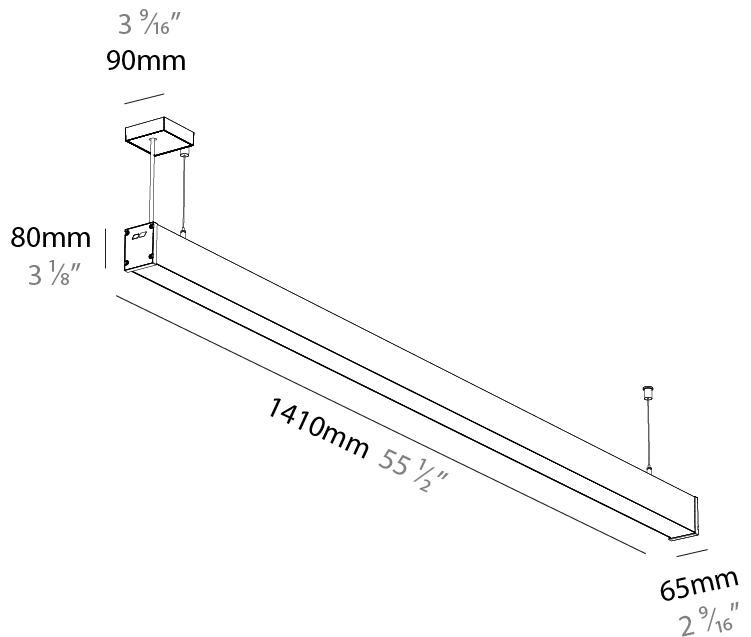

GENERAL

Series: Slider Straight IP54
Partner: Prolicht
Division: Architectural
Installation: Suspension
Product Type: Linear Profiles
Mounting Location: Ceiling
Light Distribution: Direct

PHYSICAL

Shape: Rectangle
Length (mm): 1410
Length (in): 55 1/2
Width (mm): 65
Width (in): 2 9/16
Height (mm): 80
Height (in): 3 1/8
Weight (kg): 2.200

Diffuser: Diffuser - Opal, Micro-prism, Clear Micro-prism, Glare Control, Wallwasher Right, Wallwasher Left, Wallwash Double Asymmetric

Fixture Finish: SSR / BKV / CWI / CRY / HAB / UFT / ITA / RUA / FTG / MYG / LOD / PUS / FRO / FUP / KIA / POP / BLS / SPG / MEY / GOH / CHC / COM / ABZ / JAG / OBR / MOS / ROR

Fixture Material: Aluminum Die Cast
Cable Details: 2,000mm/78 3/4" or 6,000mm/236 1/4" Transparent Cable

ELECTRICAL

Lamp Type: LED (Zhaga Standard)
Input Wattage (W): 30
Total Output Wattage (W): 27.3
Dimming: Non-Dimmable
Driver Included: No
Driver Location: Remote
Driver Class: Class 2
Input Voltage (V): 120
Upon Request: DALI Dimming, MATTER Dimming

LED

Color Temperature (°K): 2700 / 3000 / 3500 / 4000
Max. Delivered Lumen (lm): 3097 - 4306
Nominal Lumen (lm): 4780 - 4900
CRI: >90 CRI
Lamp Life (hrs): 50000

OPTICAL

RATINGS AND CERTIFICATIONS

Certified By: Certified for North American Standards
IP rating: IP54