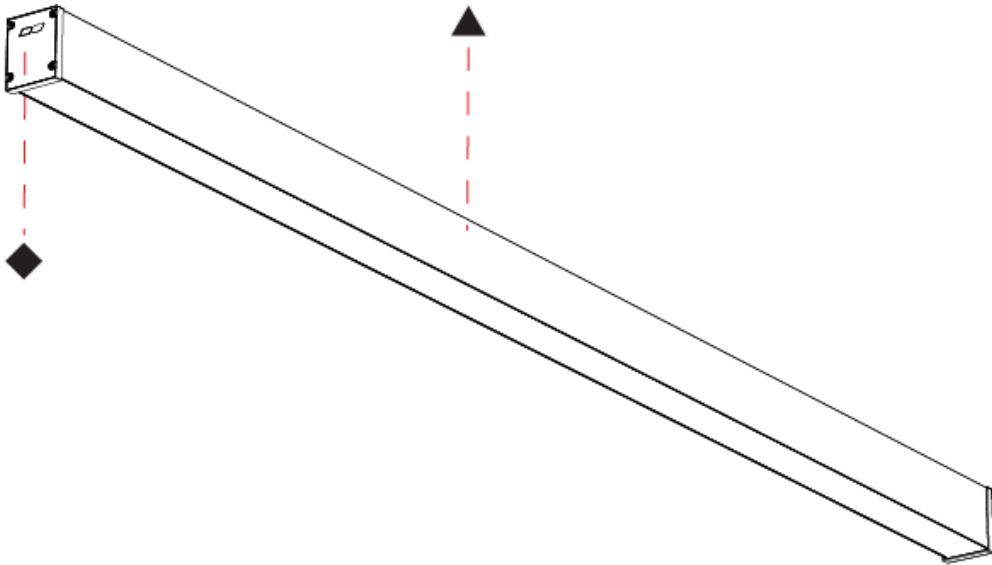

SLIDER STRAIGHT IP54 SURFACE

A3D388-

PROJECT

TYPE

SPECIFIER

QUANTITY

DATE

A