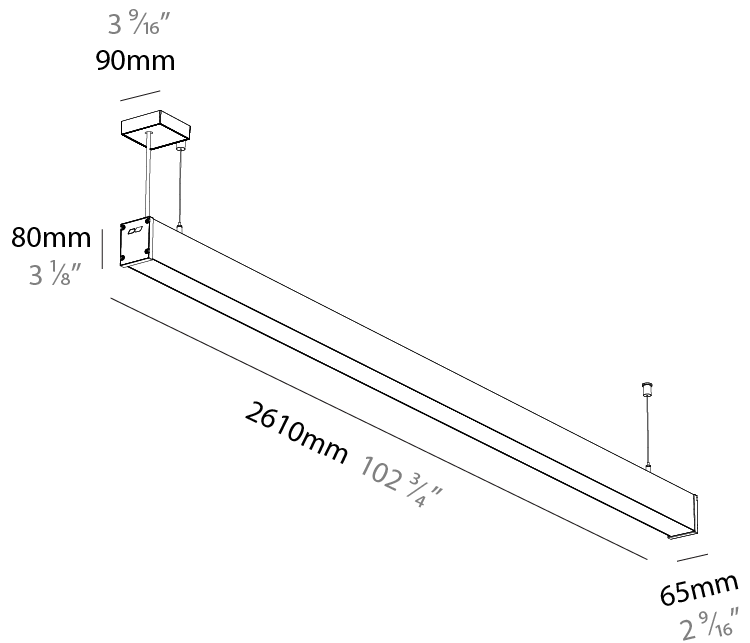

GENERAL

Series: Slider Straight IP54
Partner: Prolicht
Division: Architectural
Installation: Suspension
Product Type: Linear Profiles
Mounting Location: Ceiling
Light Distribution: Direct

PHYSICAL

Shape: Rectangle
Length (mm): 2610
Length (in): 102 ³/₄
Width (mm): 65
Width (in): 2 ⁹/₁₆
Height (mm): 80
Height (in): 3 ¹/₈
Weight (kg): 4.100

Diffuser: Diffuser - Opal, Micro-prism, Clear Micro-prism , Glare Control, Wallwasher Right, Wallwasher Left, Wallwash Double Asymmetric

Fixture Finish: SSR / BKV / CWI / CRY / HAB / UFT / ITA / RUA / FTG / MYG / LOD / PUS / FRO / FUP / KIA / POP / BLS / SPG / MEY / GOH / CHC / COM / ABZ / JAG / OBR / MOS / ROR

Fixture Material: Aluminum Die Cast
Cable Details: 2,000mm/78 3/4" or 6,000mm/236 1/4" Transparent Cable

ELECTRICAL

Lamp Type: LED (Zhaga Standard)
Input Wattage (W): 56
Total Output Wattage (W): 54.9
Dimming: Non-Dimmable
Driver Included: No
Driver Location: Remote
Driver Class: Class 2
Input Voltage (V): 120
Upon Request: DALI Dimming, MATTER Dimming

LED

Color Temperature (°K): 2700 / 3000 / 3500 / 4000
Max. Delivered Lumen (lm): 5754 - 8000
Nominal Lumen (lm): 8880 - 9270
CRI: >90 CRI
Lamp Life (hrs): 50000

OPTICAL

RATINGS AND CERTIFICATIONS

Certified By: Certified for North American Standards
IP rating: IP54