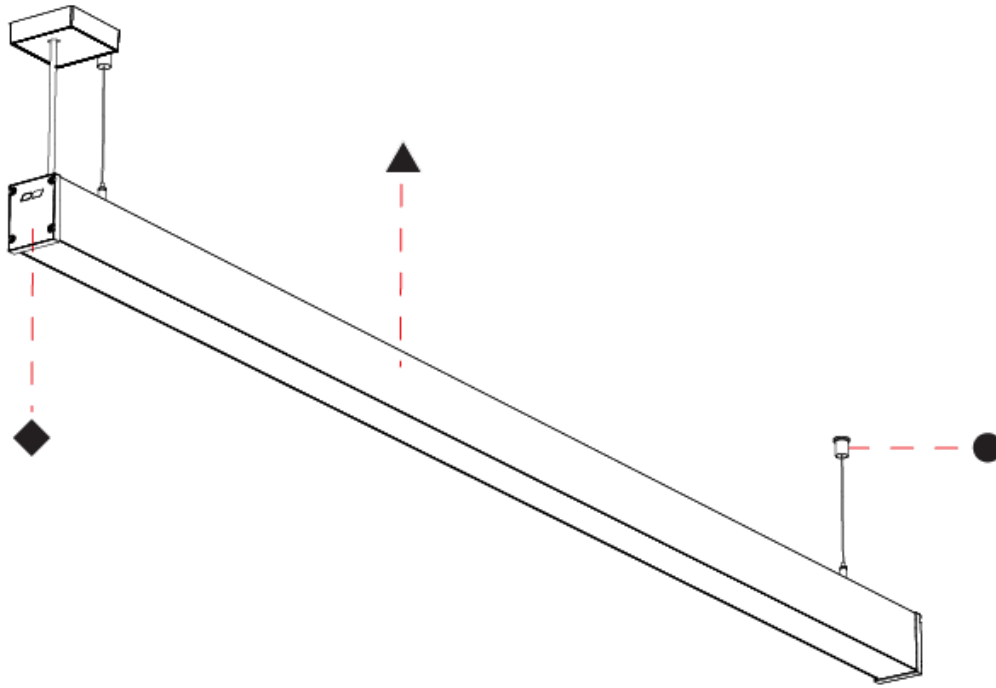

SLIDER STRAIGHT IP54 SUSPENSION

A300934-

PROJECT

TYPE

SPECIFIER

QUANTITY

DATE

A