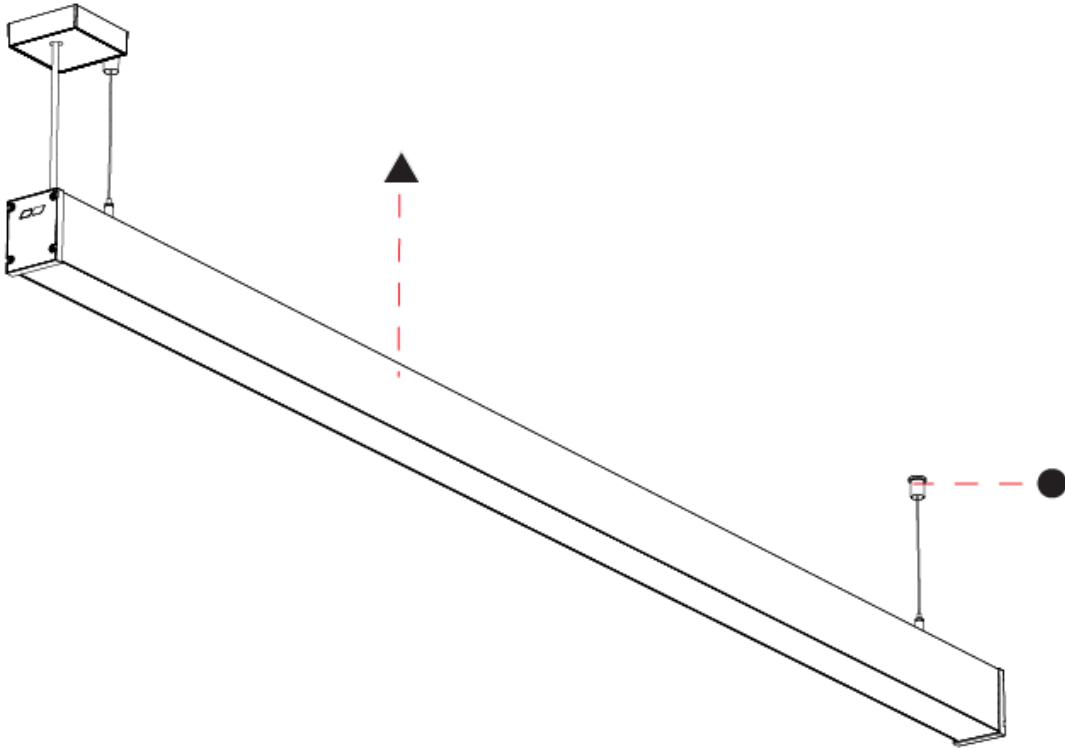

SLIDER STRAIGHT IP54 SUSPENSION

A300935-

PROJECT	_____
TYPE	_____
SPECIFIER	_____
QUANTITY	_____
DATE	_____

A