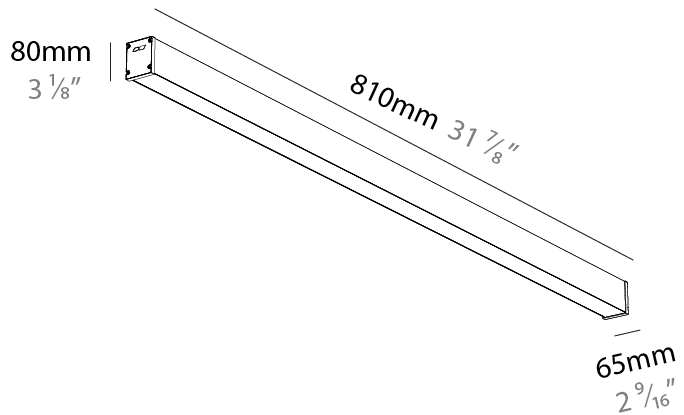

1. To build a product code in our configurator select the specify button on the base model # product page
2. To build a manual product code on this datasheet choose from the options listed below in blue font and add the suffix to the base model #

GENERAL

Series: Slider Straight IP54
Partner: Prolicht
Division: Architectural
Installation: Surface
Product Type: Linear Profiles
Mounting Location: Ceiling
Light Distribution: Direct

PHYSICAL

Shape: Rectangle
Length (mm): 810
Length (in): 31 7/8
Width (mm): 65
Width (in): 2 9/16
Height (mm): 80
Height (in): 3 1/8
Weight (kg): 1.660

Diffuser: [Diffuser - Opal](#), [Micro-prism](#), [Clear Micro-prism](#), [Glare Control](#), [Wallwasher Right](#), [Wallwasher Left](#), [Wallwash Double Asymmetric](#)

Fixture Finish: [SSR / BKV / CWI / CRY / HAB / UFT / ITA / RUA / FTG / MYG / LOD / PUS / FRO / FUP / KIA / POP / BLS / SPG / MEY / GOH / CHC / COM / ABZ / JAG / OBR / MOS / ROR](#)

Fixture Material: Aluminum Die Cast

ELECTRICAL

Lamp Type: LED (Zhaga Standard)
Input Wattage (W): 17
Total Output Wattage (W): 15.4
Dimming: Non-Dimmable
Driver Included: No
Driver Location: Remote
Driver Class: Class 2
Input Voltage (V): 120
Upon Request: DALI Dimming, MATTER Dimming

LED

Color Temperature (°K): 2700 / 3000 / 3500 / 4000
Max. Delivered Lumen (lm): 1769 - 2460
Nominal Lumen (lm): 2730 - 2850
CRI: >90 CRI
Lamp Life (hrs): 50000

OPTICAL

RATINGS AND CERTIFICATIONS

Certified By: Certified for North American Standards
IP rating: IP54